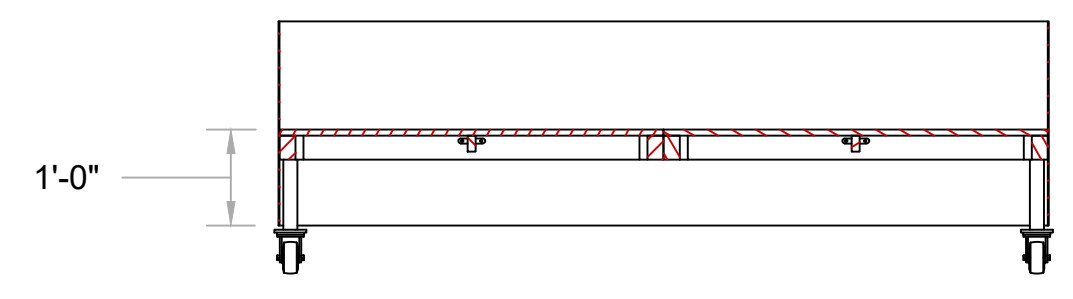

1 TOP
Scale: 1/2" = 1'-0"

2 SECTION C-C
SCALE 1/2" = 1'-0"

3 FRONT
Scale: 1/2" = 1'-0"

Note:
 - Casters along right side of rolling platform should be FIXED casters (see view 7 below)
 -- Fixed casters will be purchased for this purpose
 -- All other casters will be swivel casters

6 FRONT ISO
Scale: NTS

4 SECTION D-D
SCALE 1/2" = 1'-0"

5 RIGHT
Scale: 1/2" = 1'-0"

Viking Boat Stage Float
Rolling Platform

MGM Grand
Las Vegas, NV
June 29 - July 3, 2018