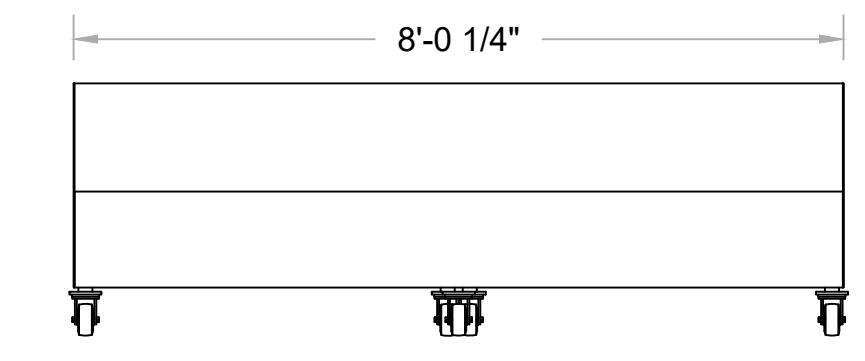

1 TOP
Scale: 1/2" = 1'-0"

2 SECTION C-C
SCALE 1/2" = 1'-0"

3 FRONT
Scale: 1/2" = 1'-0"

Note:
 - Casters along right side of rolling platform should be FIXED casters (see view 7 below)
 -- Fixed casters will be purchased for this purpose
 -- All other casters will be swivel casters

6 FRONT ISO
Scale: NTS

4 SECTION D-D
SCALE 1/2" = 1'-0"

5 RIGHT
Scale: 1/2" = 1'-0"

Viking Boat Stage Float
Rolling Platform

MGM Grand
Las Vegas, NV
June 29 - July 3, 2018