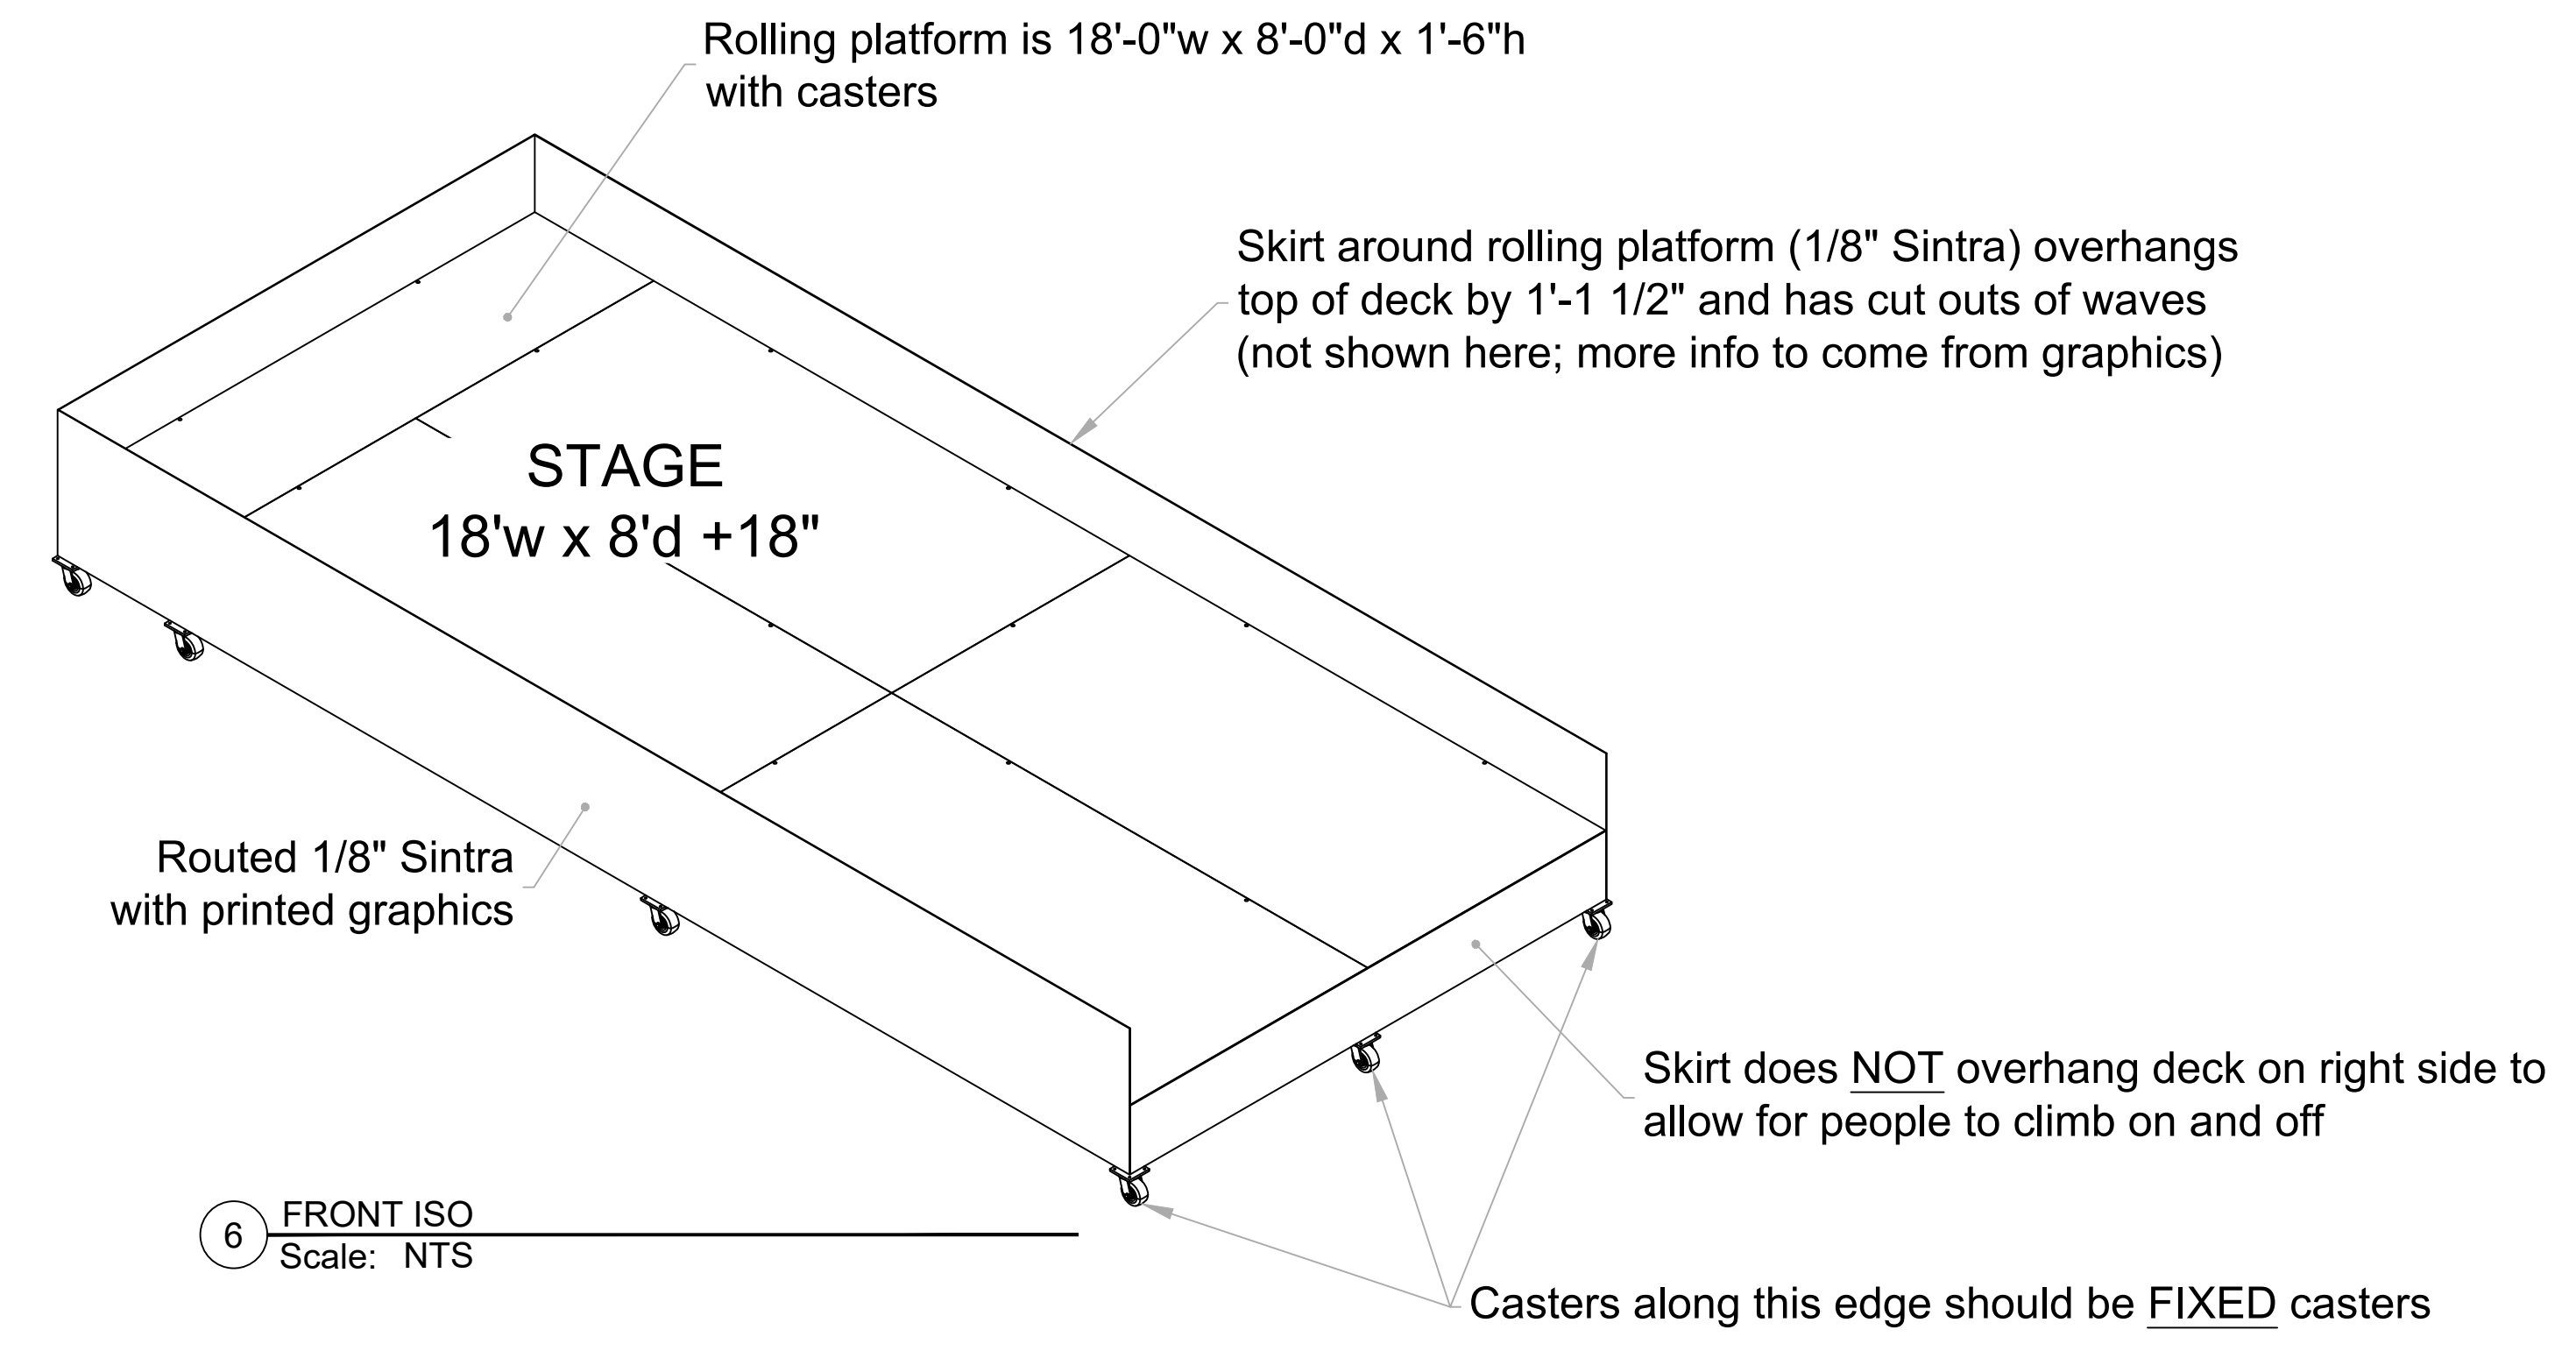

1 TOP
Scale: 1/2" = 1'-0"

2 SECTION C-C
SCALE 1/2" = 1'-0"

3 FRONT
Scale: 1/2" = 1'-0"

Note:
 - Casters along right side of rolling platform should be FIXED casters (see view 7 below)
 -- Fixed casters will be purchased for this purpose
 -- All other casters will be swivel casters

6 FRONT ISO
Scale: NTS

4 SECTION D-D
SCALE 1/2" = 1'-0"

5 RIGHT
Scale: 1/2" = 1'-0"

Viking Boat Stage Float
Rolling Platform

MGM Grand
Las Vegas, NV
June 29 - July 3, 2018