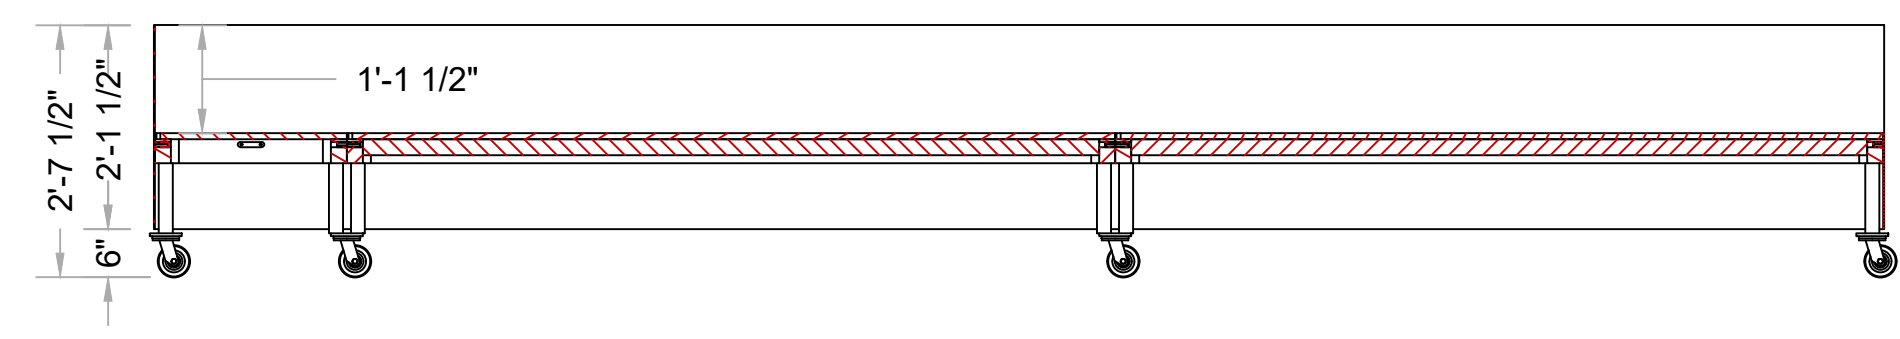

1 TOP
Scale: 1/2" = 1'-0"

2 SECTION C-C
SCALE 1/2" = 1'-0"

3 FRONT
Scale: 1/2" = 1'-0"

Note:
 - Casters along right side of rolling platform should be FIXED casters (see view 7 below)
 -- Fixed casters will be purchased for this purpose
 -- All other casters will be swivel casters

6 FRONT ISO
Scale: NTS

4 SECTION D-D
SCALE 1/2" = 1'-0"

5 RIGHT
Scale: 1/2" = 1'-0"

Viking Boat Stage Float
Rolling Platform

MGM Grand
Las Vegas, NV
June 29 - July 3, 2018