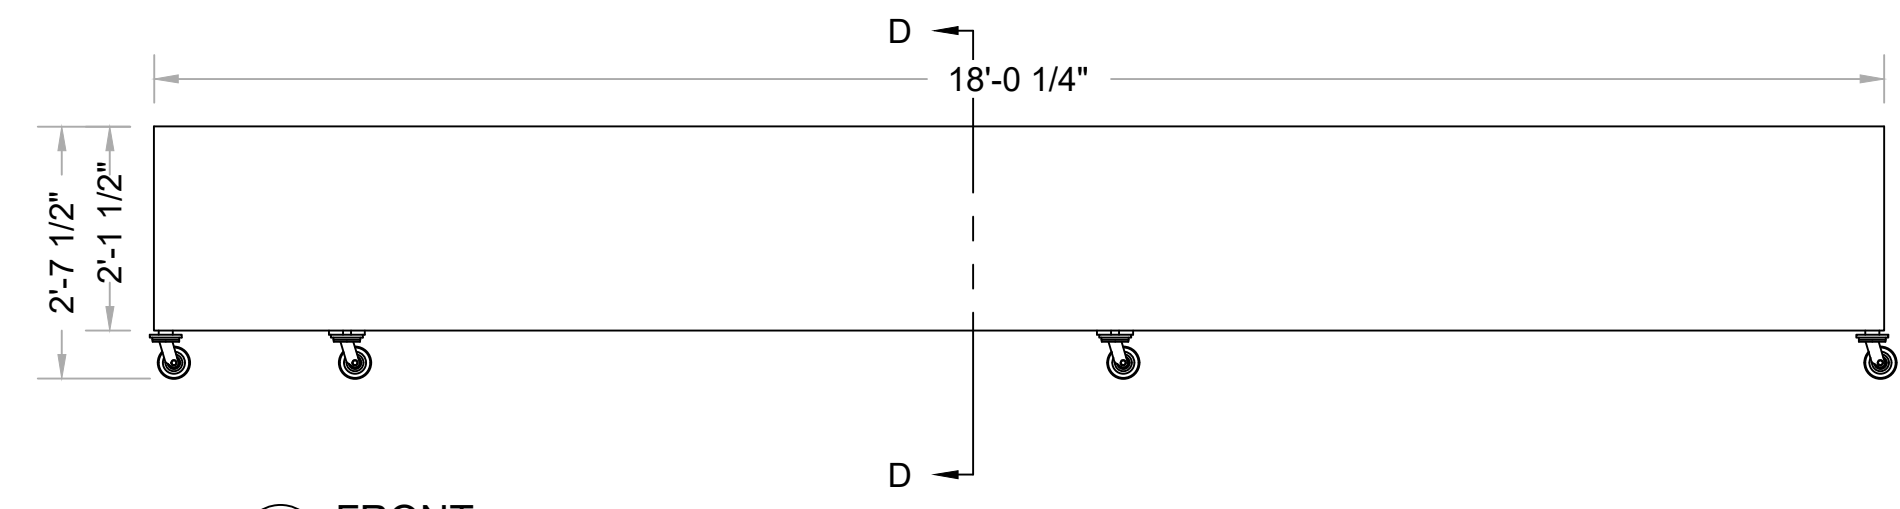

1 TOP
Scale: 1/2" = 1'-0"

2 SECTION C-C
SCALE 1/2" = 1'-0"

3 FRONT
Scale: 1/2" = 1'-0"

Note:
 - Casters along right side of rolling platform should be FIXED casters (see view 7 below)
 -- Fixed casters will be purchased for this purpose
 -- All other casters will be swivel casters

6 FRONT ISO
Scale: NTS

4 SECTION D-D
SCALE 1/2" = 1'-0"

5 RIGHT
Scale: 1/2" = 1'-0"

Viking Boat Stage Float
Rolling Platform

MGM Grand
Las Vegas, NV
June 29 - July 3, 2018