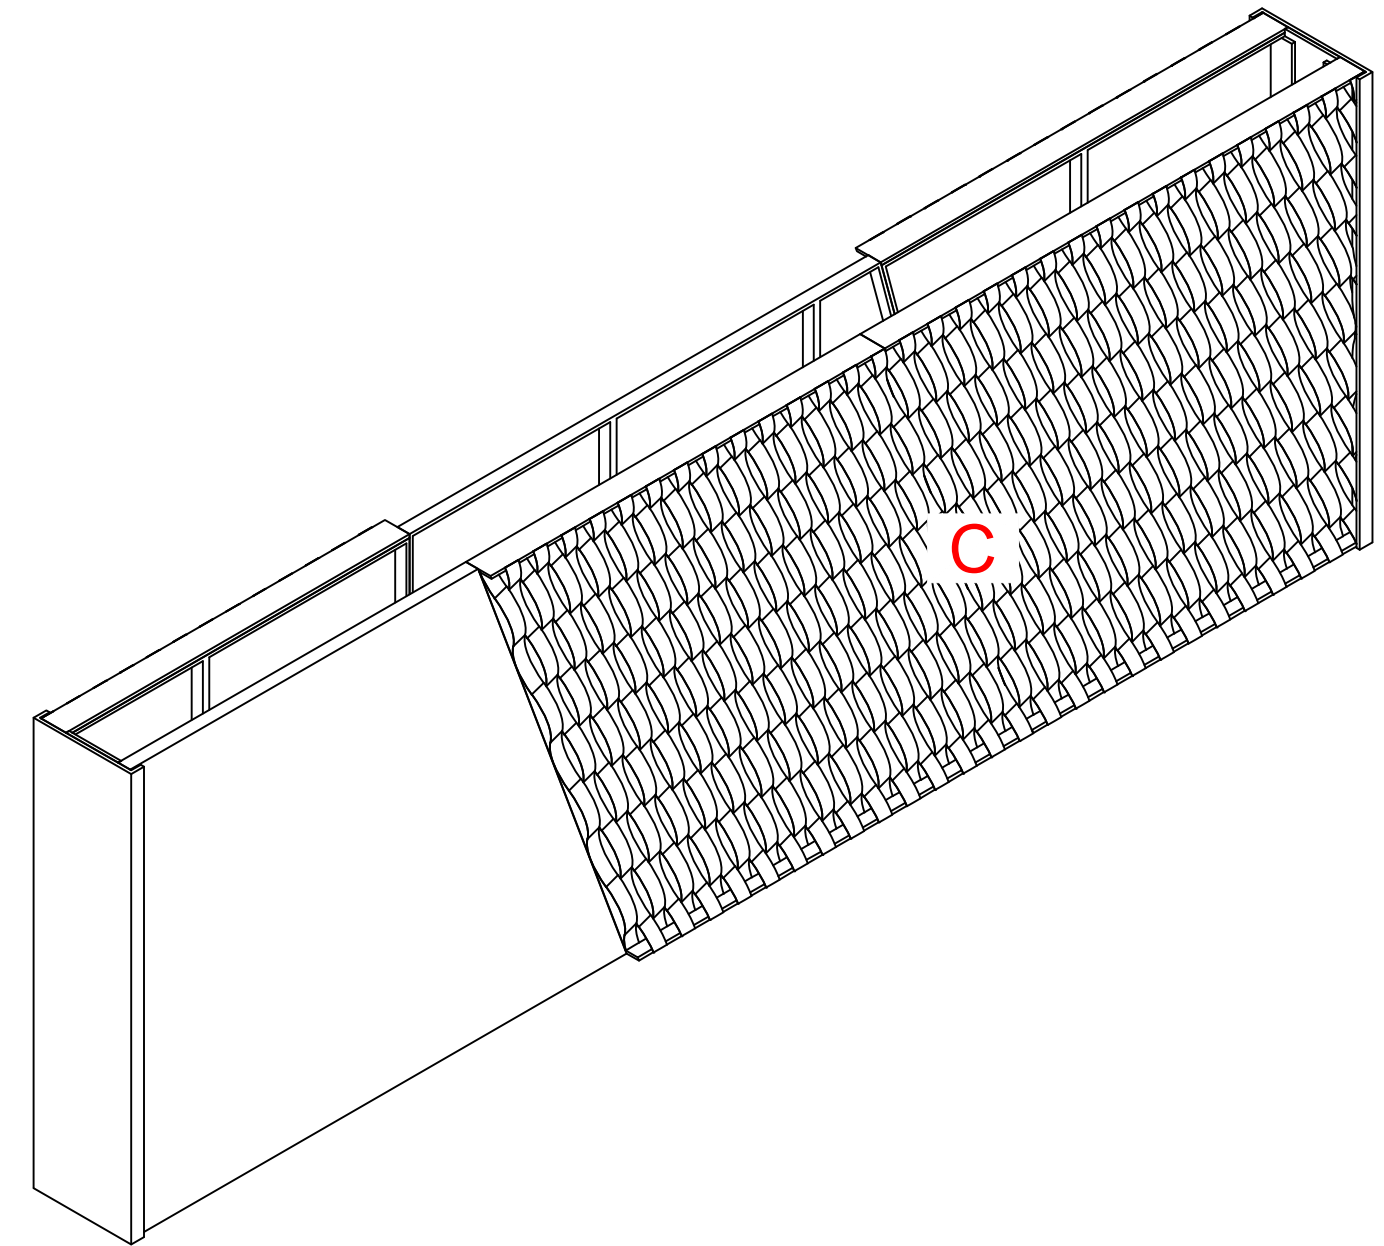

1 RIBBON TYPE A - SECTION
Scale: 3" = 1'-0"

2 RIBBON TYPE B - SECTION
Scale: 3" = 1'-0"

3 RIBBON TYPE C - SECTION
Scale: 3" = 1'-0"

4 RIBBON LAYOUT JIG - TOP
Scale: 2" = 1'-0"

7 RIBBON LAYOUT JIG - ISO
Scale: NTS

5 RIBBON LAYOUT JIG - FRONT
Scale: 2" = 1'-0"

6 RIBBON LAYOUT JIG - RIGHT
Scale: 2" = 1'-0"

8 RIBBON LAYOUT JIG IN USE - ISO
Scale: NTS

9 FRONT ISO
Scale: NTS

10 BACK ISO
Scale: NTS