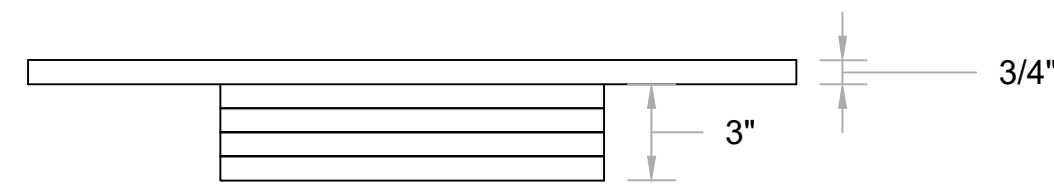

1 RIBBON TYPE A - SECTION
Scale: 3" = 1'-0"

2 RIBBON TYPE B - SECTION
Scale: 3" = 1'-0"

3 RIBBON TYPE C - SECTION
Scale: 3" = 1'-0"

4 RIBBON LAYOUT JIG - TOP
Scale: 2" = 1'-0"

7 RIBBON LAYOUT JIG - ISO
Scale: NTS

5 RIBBON LAYOUT JIG - FRONT
Scale: 2" = 1'-0"

6 RIBBON LAYOUT JIG - RIGHT
Scale: 2" = 1'-0"

8 RIBBON LAYOUT JIG IN USE - ISO
Scale: NTS

9 FRONT ISO
Scale: NTS

10 BACK ISO
Scale: NTS