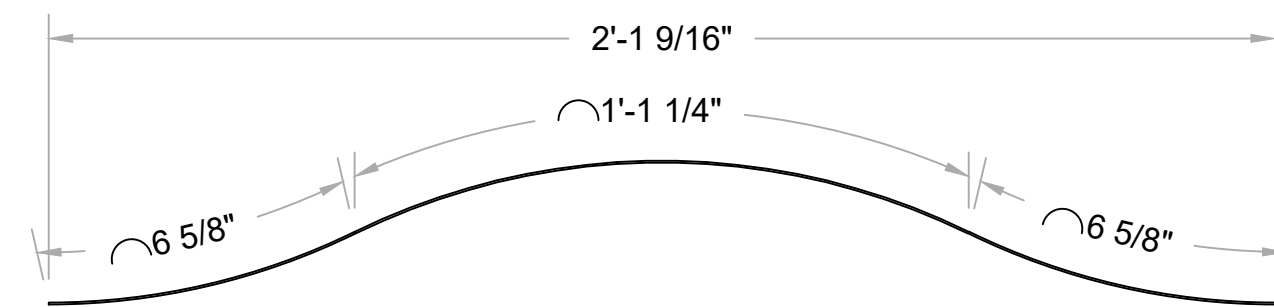

1 RIBBON TYPE A - SECTION
Scale: 3" = 1'-0"

2 RIBBON TYPE B - SECTION
Scale: 3" = 1'-0"

3 RIBBON TYPE C - SECTION
Scale: 3" = 1'-0"

4 RIBBON LAYOUT JIG - TOP
Scale: 2" = 1'-0"

7 RIBBON LAYOUT JIG - ISO
Scale: NTS

5 RIBBON LAYOUT JIG - FRONT
Scale: 2" = 1'-0"

6 RIBBON LAYOUT JIG - RIGHT
Scale: 2" = 1'-0"

8 RIBBON LAYOUT JIG IN USE - ISO
Scale: NTS

9 FRONT ISO
Scale: NTS

10 BACK ISO
Scale: NTS