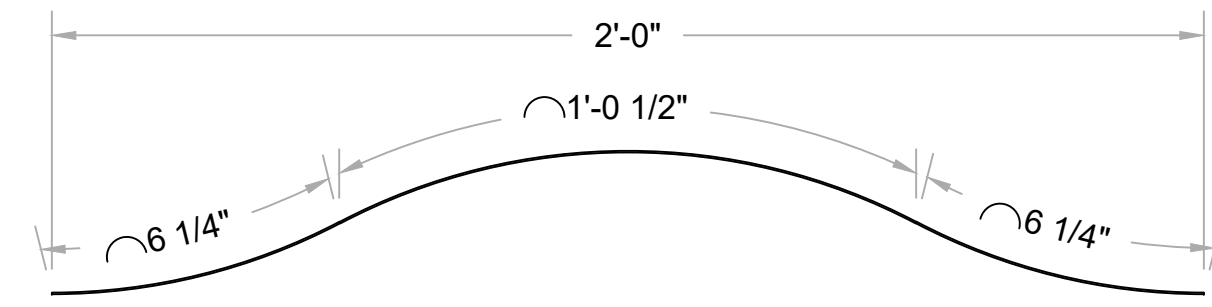

1 RIBBON TYPE A - SECTION
Scale: 3" = 1'-0"

2 RIBBON TYPE B - SECTION
Scale: 3" = 1'-0"

3 RIBBON TYPE C - SECTION
Scale: 3" = 1'-0"

4 RIBBON LAYOUT JIG - TOP
Scale: 2" = 1'-0"

7 RIBBON LAYOUT JIG - ISO
Scale: NTS

5 RIBBON LAYOUT JIG - FRONT
Scale: 2" = 1'-0"

6 RIBBON LAYOUT JIG - RIGHT
Scale: 2" = 1'-0"

8 RIBBON LAYOUT JIG IN USE - ISO
Scale: NTS

9 FRONT ISO
Scale: NTS

10 BACK ISO
Scale: NTS