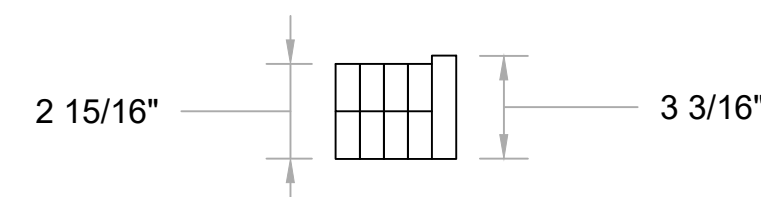

1 RIBBON TYPE A - SECTION
Scale: 3" = 1'-0"

2 RIBBON TYPE B - SECTION
Scale: 3" = 1'-0"

3 RIBBON TYPE C - SECTION
Scale: 3" = 1'-0"

4 RIBBON LAYOUT JIG - TOP
Scale: 2" = 1'-0"

7 RIBBON LAYOUT JIG - ISO
Scale: NTS

5 RIBBON LAYOUT JIG - FRONT
Scale: 2" = 1'-0"

6 RIBBON LAYOUT JIG - RIGHT
Scale: 2" = 1'-0"

8 RIBBON LAYOUT JIG IN USE - ISO
Scale: NTS

9 FRONT ISO
Scale: NTS

10 BACK ISO
Scale: NTS