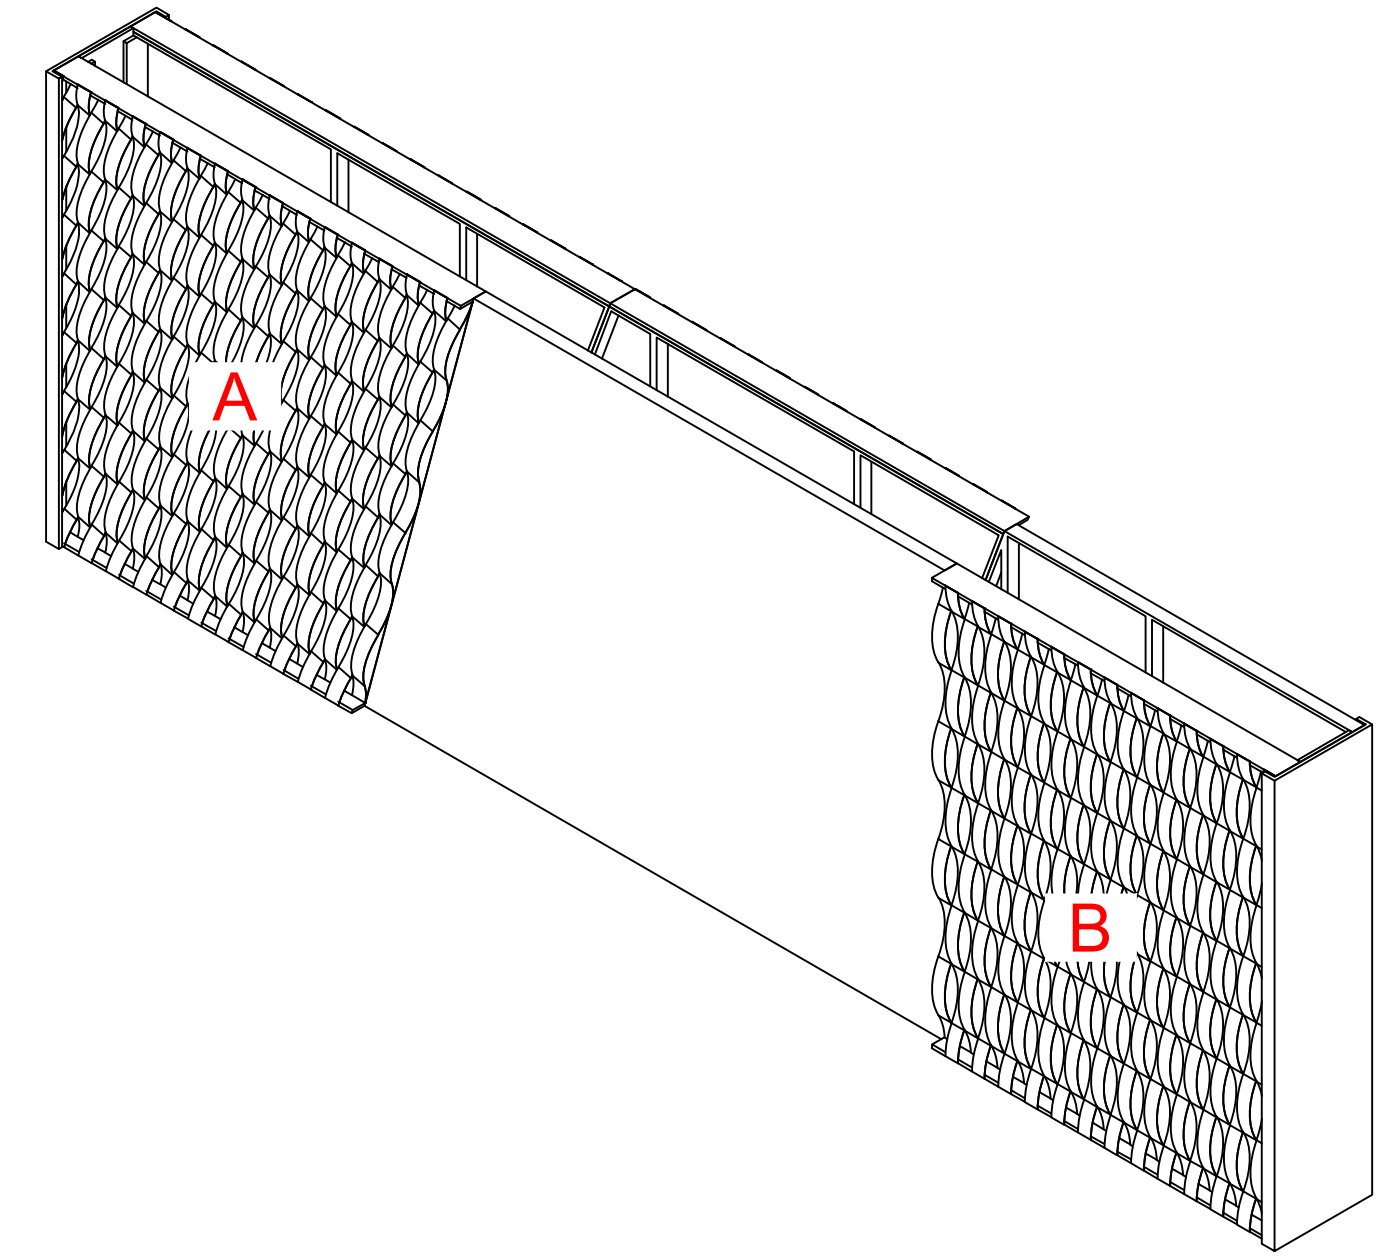

1 RIBBON TYPE A - SECTION
Scale: 3" = 1'-0"

2 RIBBON TYPE B - SECTION
Scale: 3" = 1'-0"

3 RIBBON TYPE C - SECTION
Scale: 3" = 1'-0"

4 RIBBON LAYOUT JIG - TOP
Scale: 2" = 1'-0"

7 RIBBON LAYOUT JIG - ISO
Scale: NTS

5 RIBBON LAYOUT JIG - FRONT
Scale: 2" = 1'-0"

6 RIBBON LAYOUT JIG - RIGHT
Scale: 2" = 1'-0"

8 RIBBON LAYOUT JIG IN USE - ISO
Scale: NTS

9 FRONT ISO
Scale: NTS

10 BACK ISO
Scale: NTS