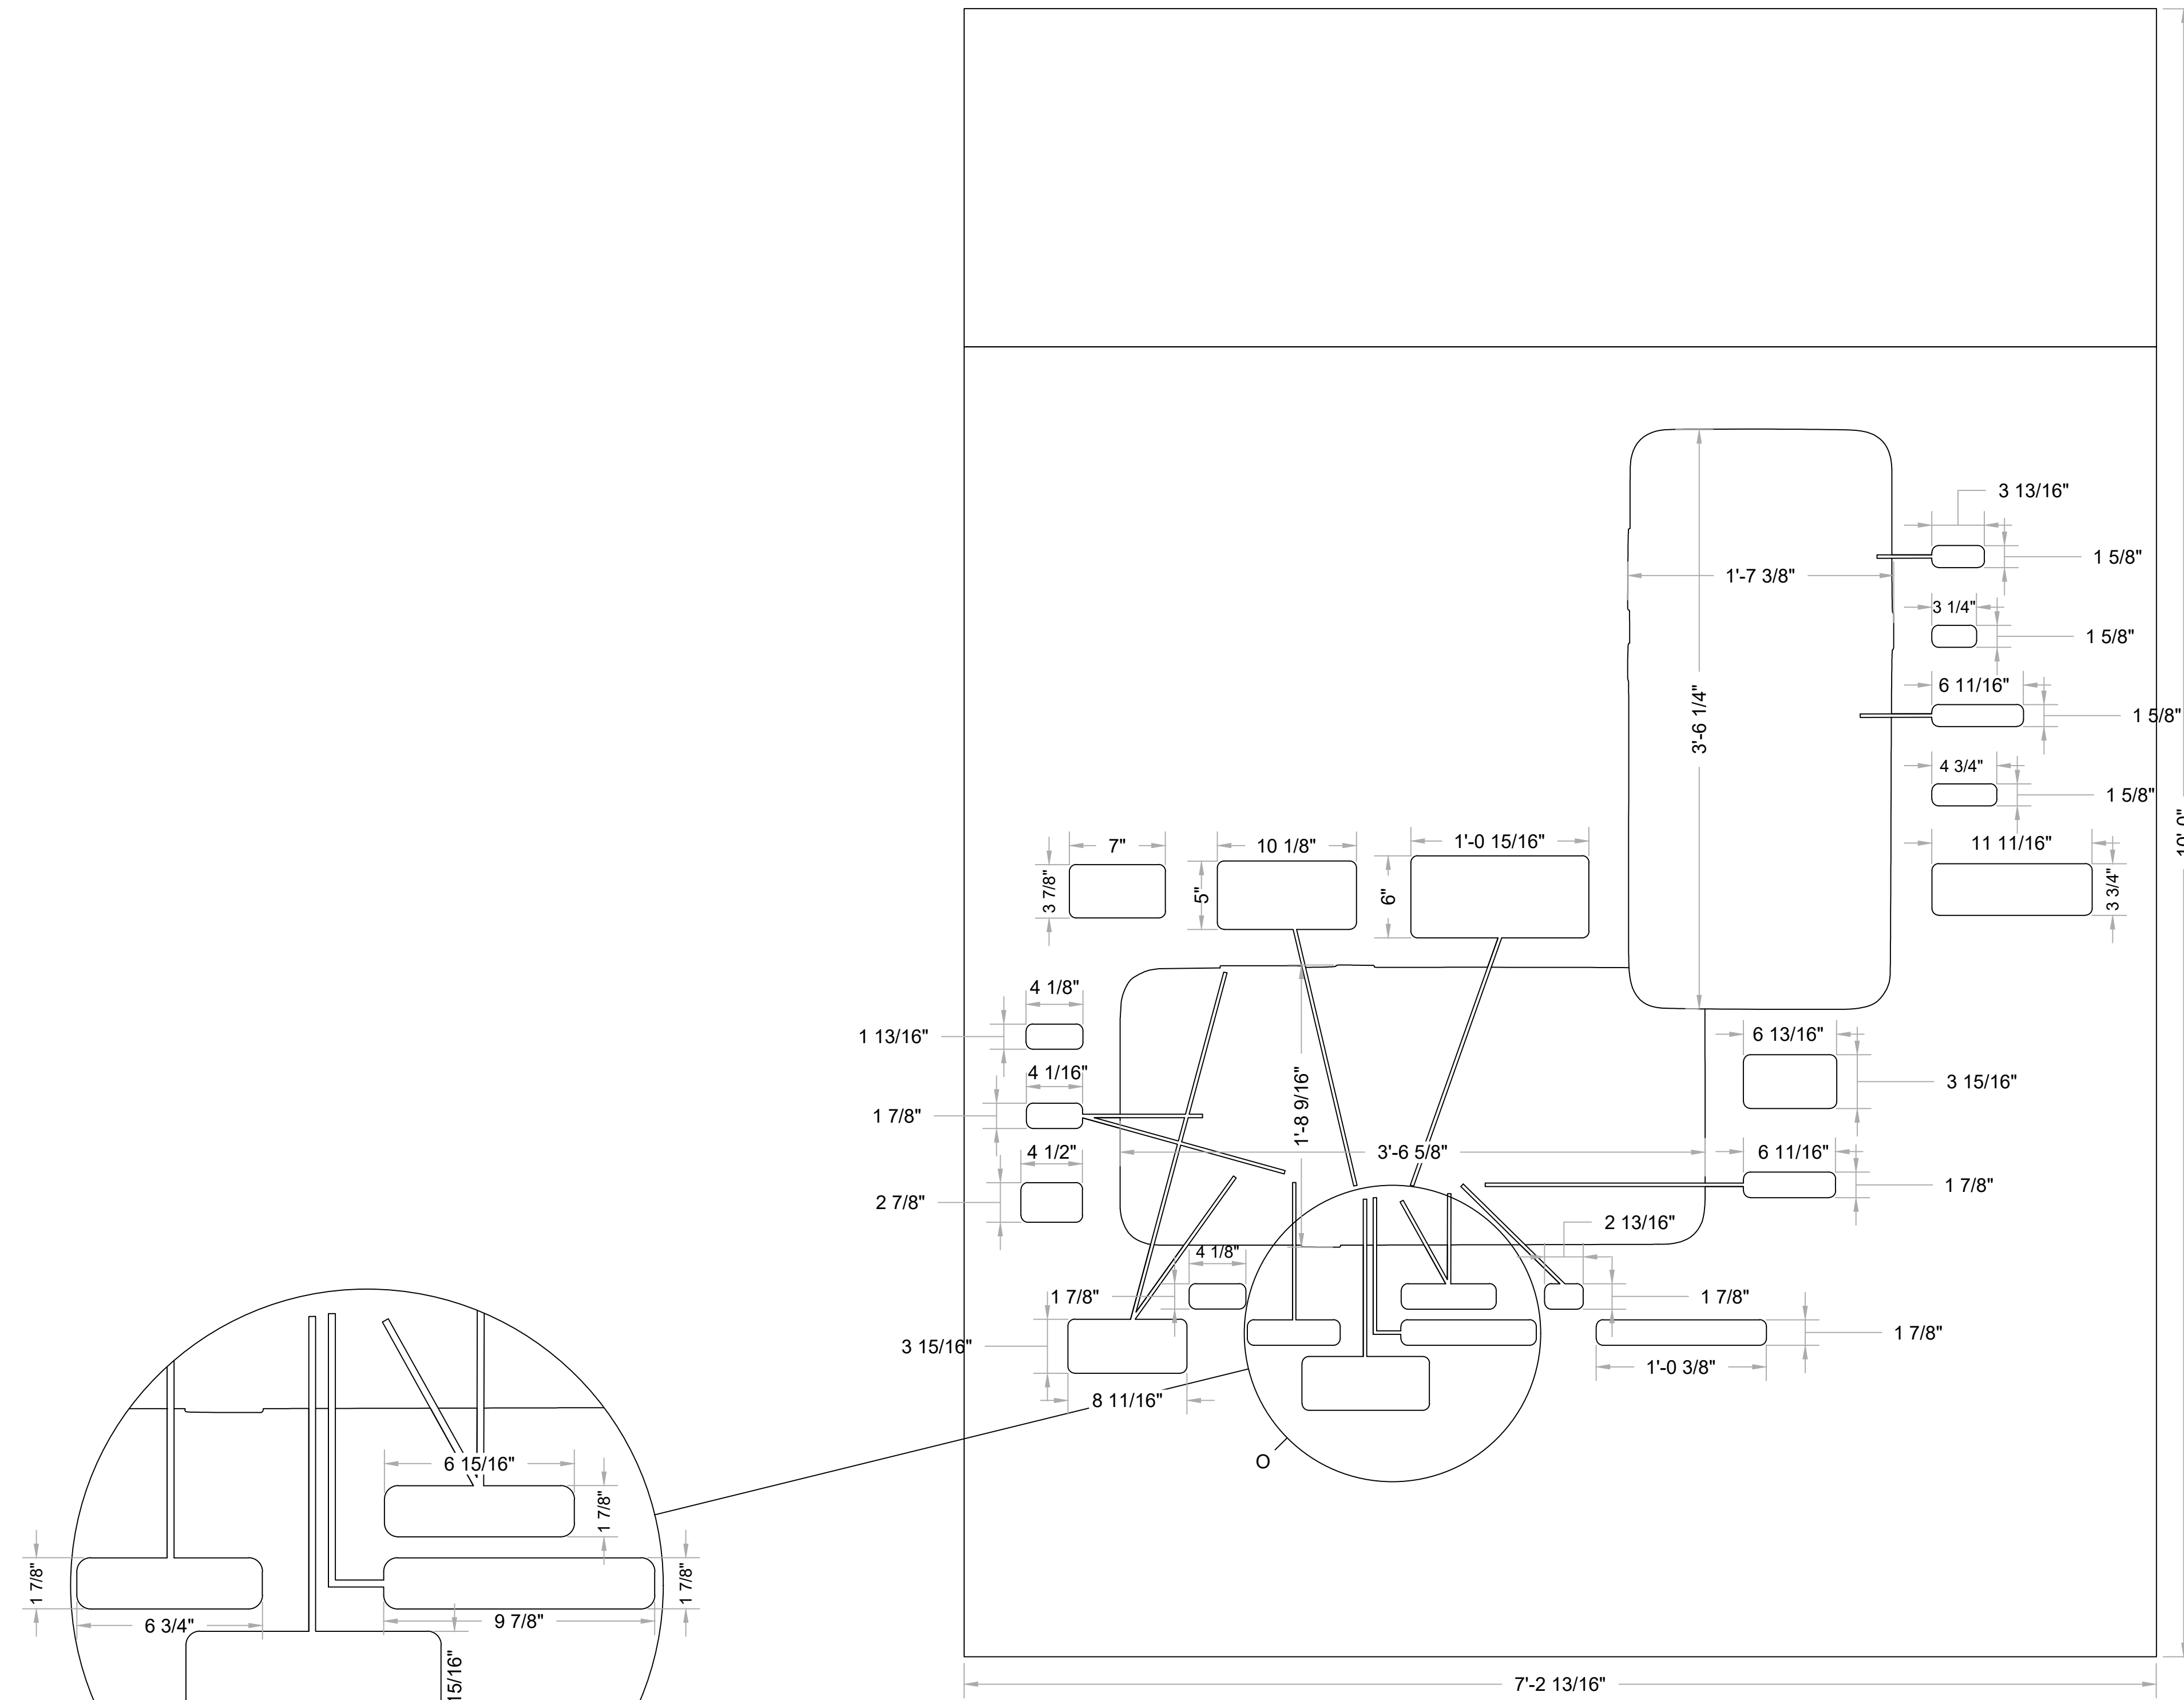

PANEL 2
CALLOUTS

- Notes:
- (8) callouts WITHOUT lines
 - Two layers of 1/8" aluminum with printed graphics on front
 - Attach to spacer blocks permanently with LORD brand adhesive
 - (13) callouts WITH lines
 - One layer of 1/8" aluminum with printed graphics on front
 - Attach to cell phone cut-outs permanently with LORD brand adhesive
 - Have spacer blocks behind them for support, but are NOT attached to them because cell phone cut-outs must be removable

DETAIL O
SCALE 3" = 1'-0"

1 FRONT
Scale: 1-1/2" = 1'-0"