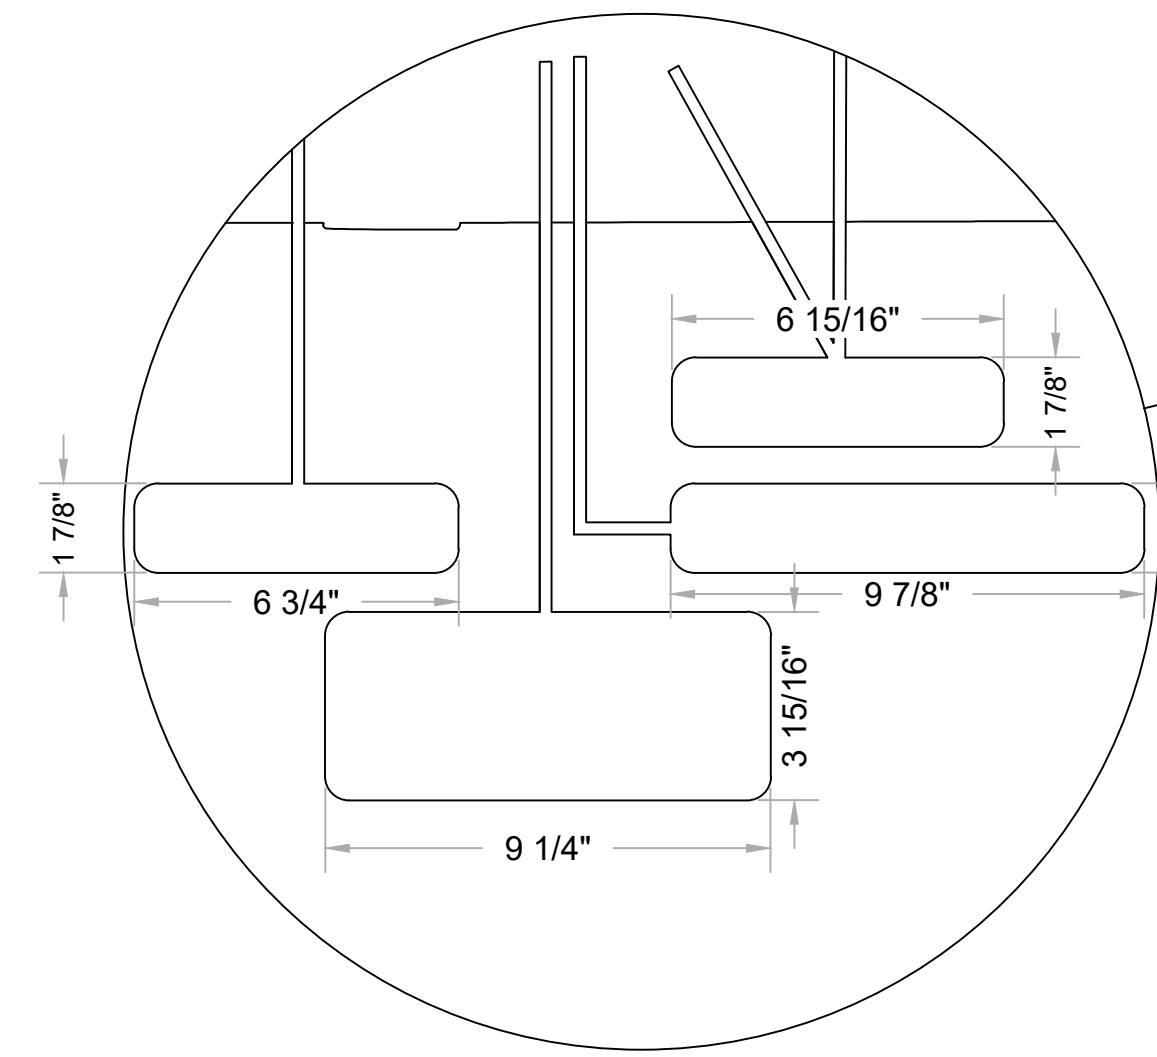

PANEL 2
CALLOUTS

- Notes:
- (8) callouts WITHOUT lines
 - Two layers of 1/8" aluminum with printed graphics on front
 - Attach to spacer blocks permanently with LORD brand adhesive
 - (13) callouts WITH lines
 - One layer of 1/8" aluminum with printed graphics on front
 - Attach to cell phone cut-outs permanently with LORD brand adhesive
 - Have spacer blocks behind them for support, but are NOT attached to them because cell phone cut-outs must be removable

DETAIL O
SCALE 3" = 1'-0"

1 FRONT
Scale: 1-1/2" = 1'-0"