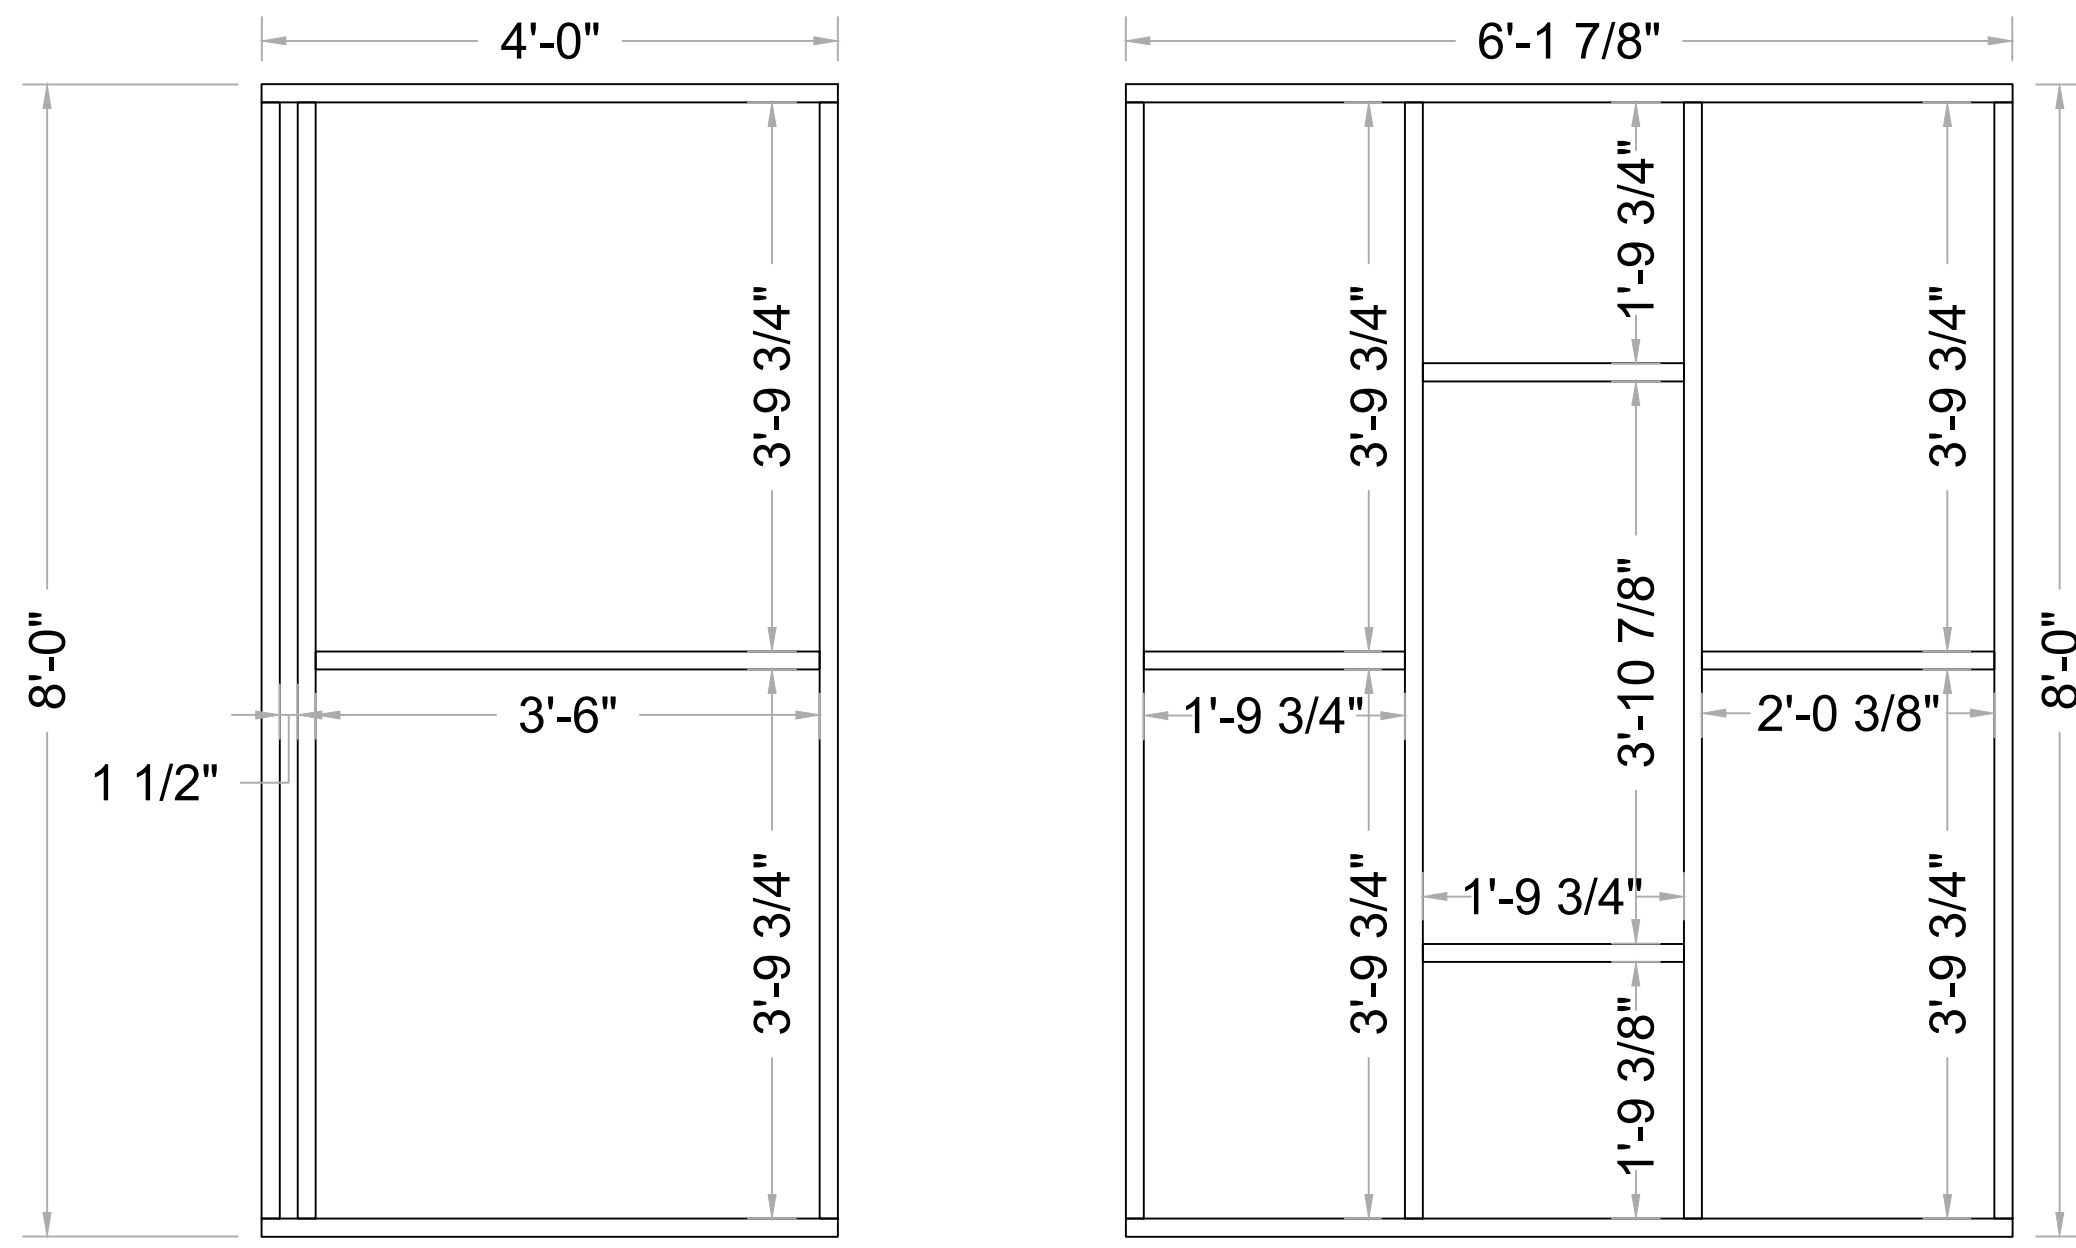

BACK WALL
FRAMING

1 TOP
Scale: 3/4" = 1'-0"

Frames are 1-1/2"x3"x1/8" aluminum tube powder coated white

Frames attach to each other with sex bolts

4 FRONT ISO
Scale: NTS

2 FRONT
Scale: 3/4" = 1'-0"

3 RIGHT
Scale: 3/4" = 1'-0"