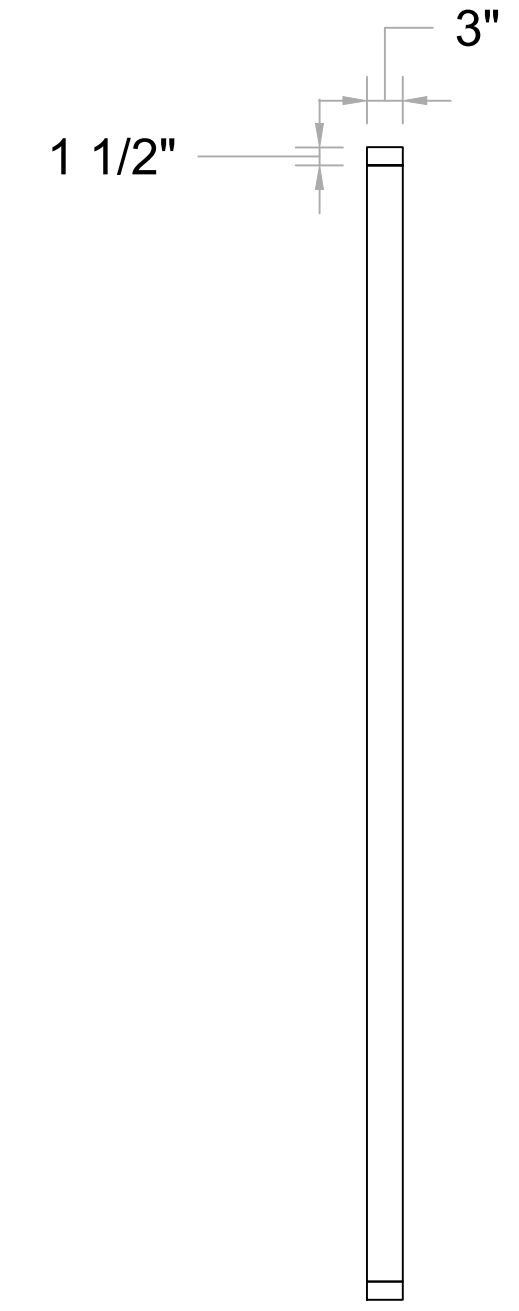

BACK WALL
FRAMING

1 TOP
Scale: 3/4" = 1'-0"

Frames are 1-1/2"x3"x1/8" aluminum tube powder coated white

Frames attach to each other with sex bolts

4 FRONT ISO
Scale: NTS

2 FRONT
Scale: 3/4" = 1'-0"

3 RIGHT
Scale: 3/4" = 1'-0"