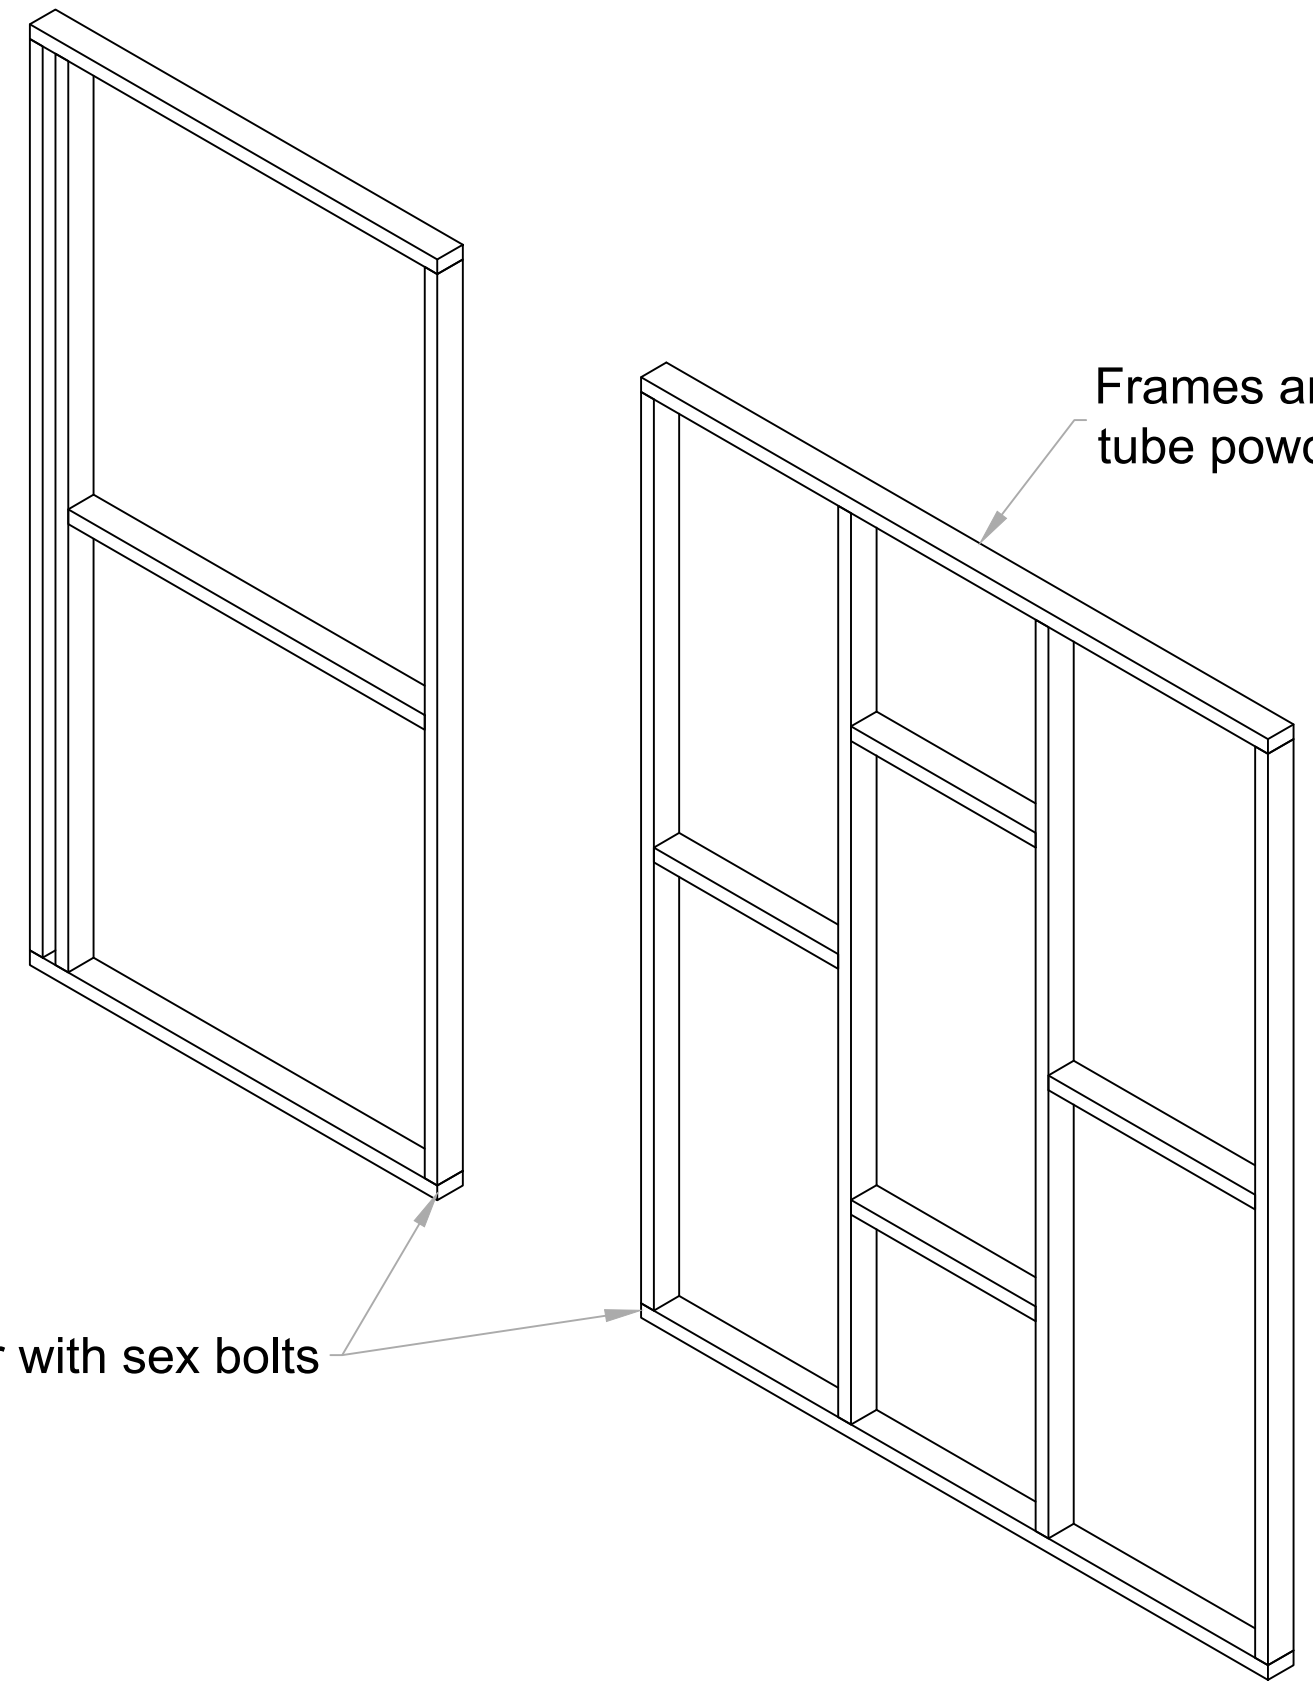

BACK WALL
FRAMING

1 TOP
Scale: 3/4" = 1'-0"

Frames are 1-1/2"x3"x1/8" aluminum tube powder coated white

Frames attach to each other with sex bolts

4 FRONT ISO
Scale: NTS

2 FRONT
Scale: 3/4" = 1'-0"

3 RIGHT
Scale: 3/4" = 1'-0"