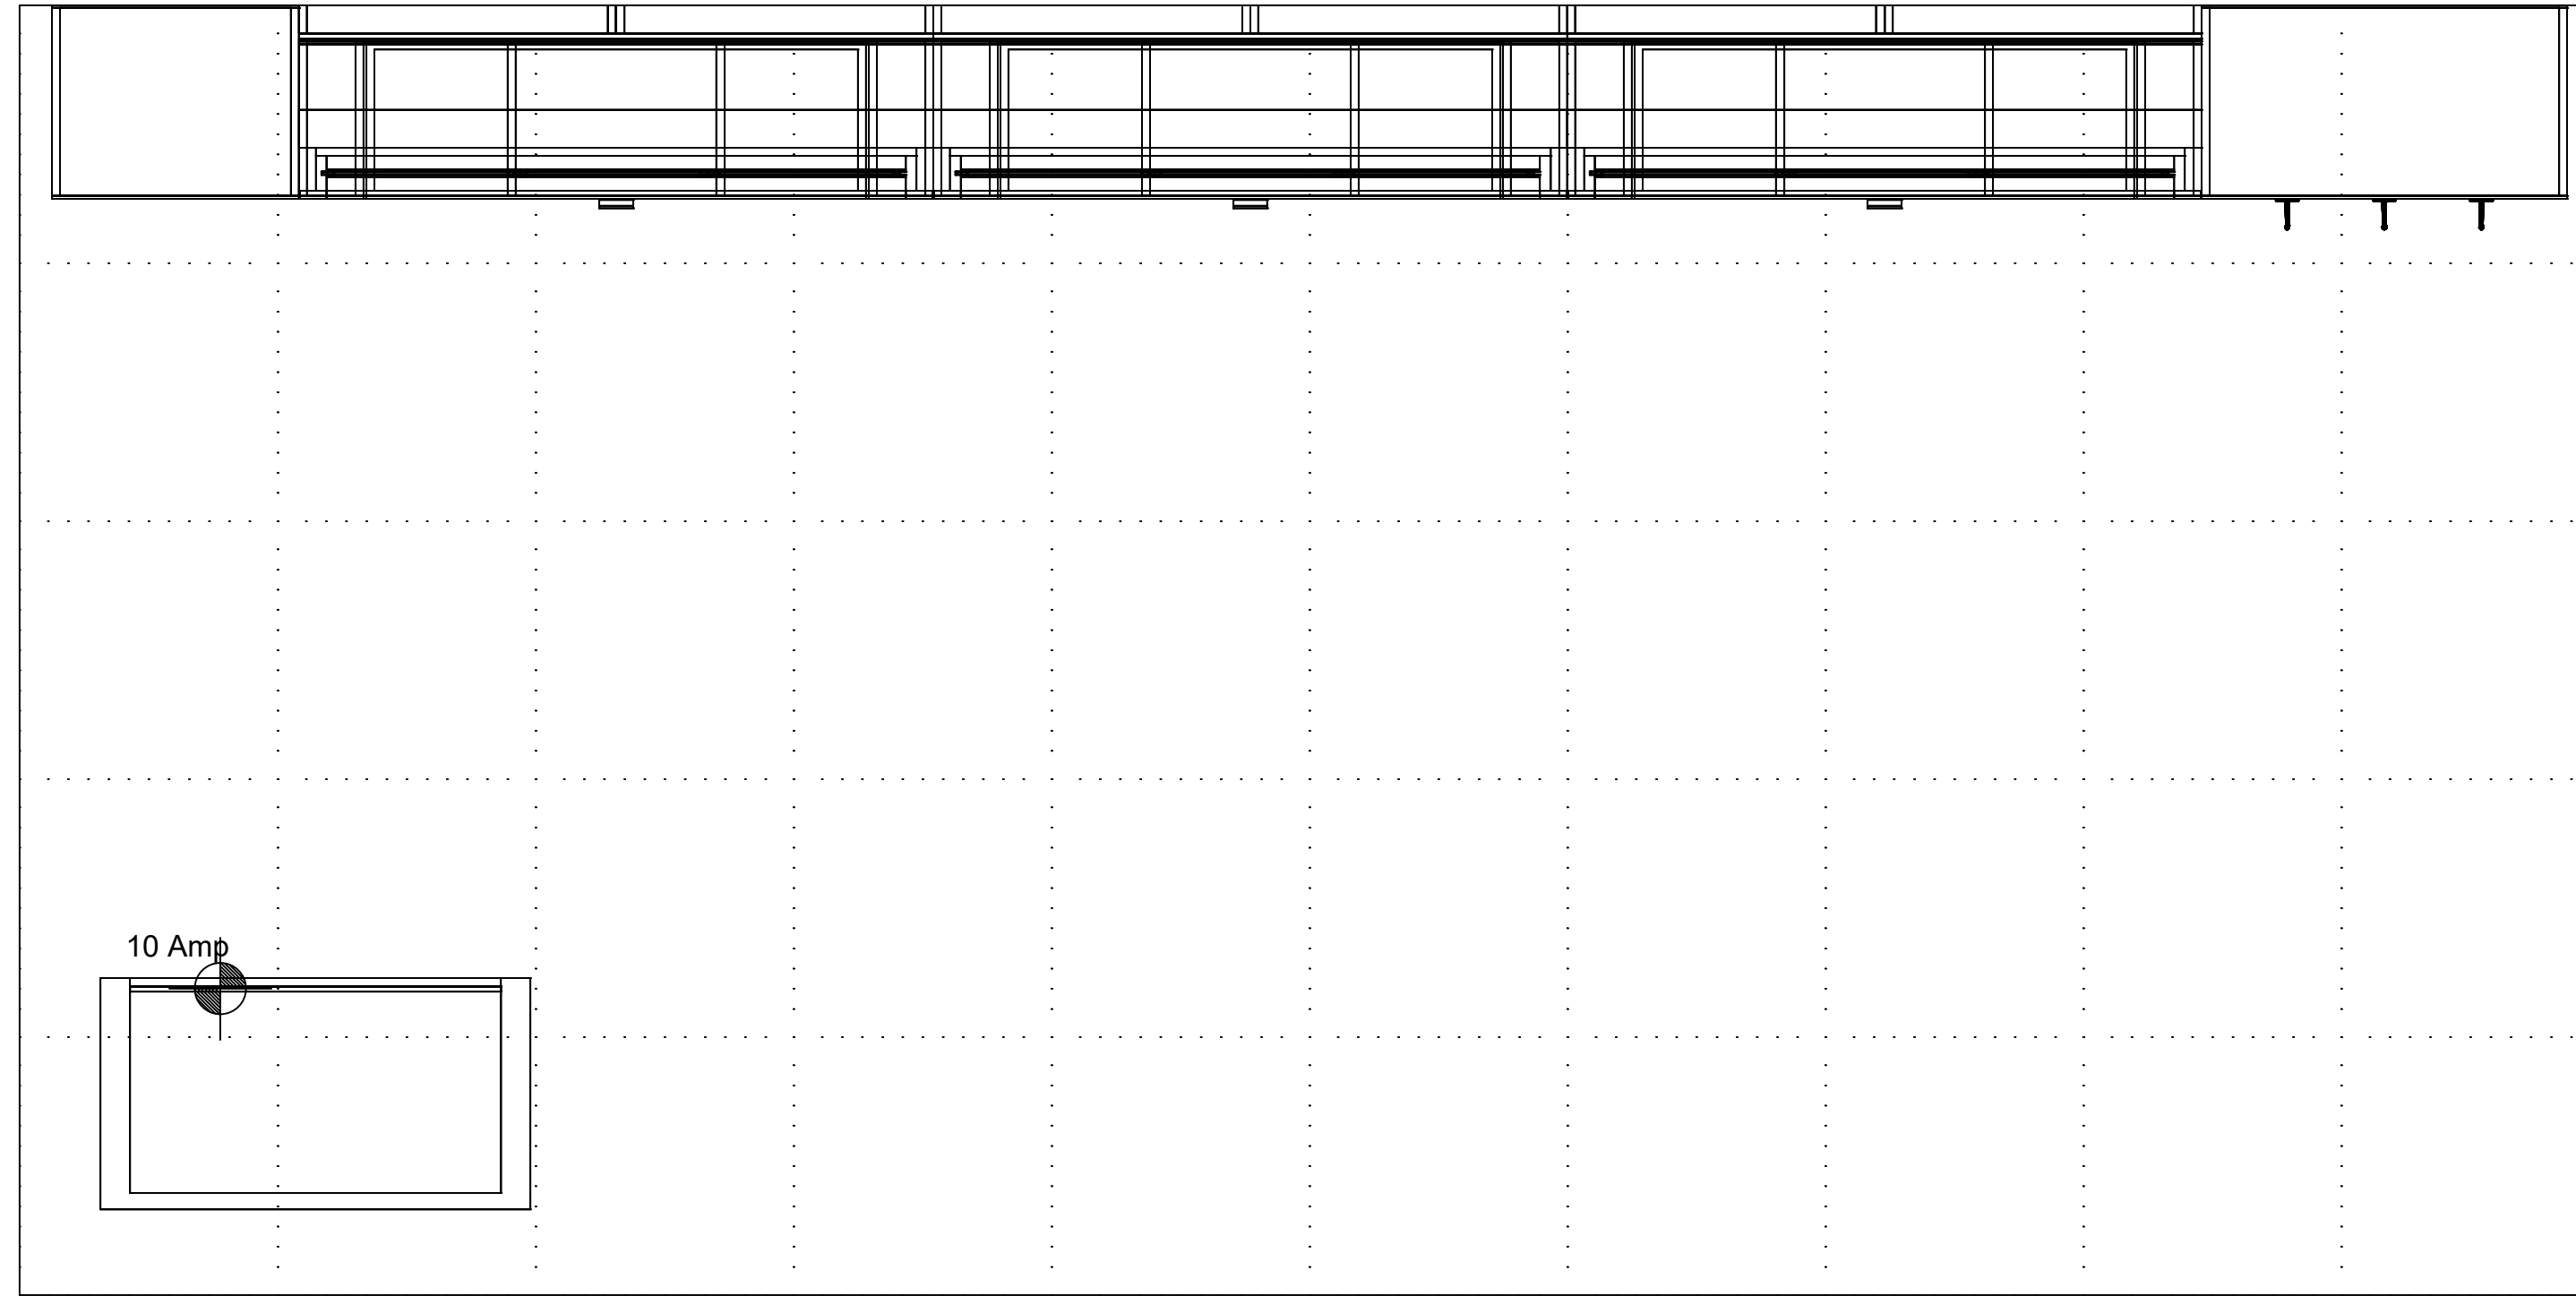

#2229/#2231

#2219

#2332

FRONT

#2329

Electrical Legend

x Amp | ● Electrical Drop Location

Electrical Requirements

(0) 5 amp
(1) 10 amp

~ Extension Cord Location

HALL ENTRANCE ↘