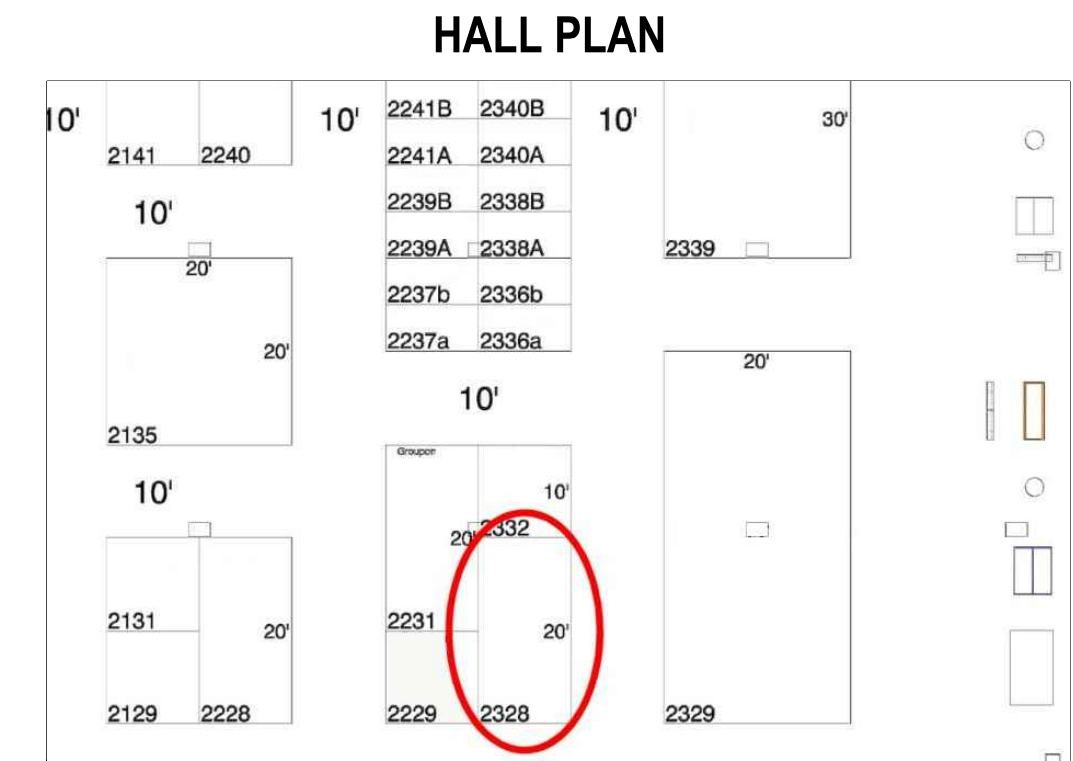

#2229/#2231

#2219

#2332

FRONT

#2329

Electrical Legend

x Amp | ● Electrical Drop Location

Electrical Requirements

(0) 5 amp
(1) 10 amp

~ Extension Cord Location

HALL ENTRANCE ↘