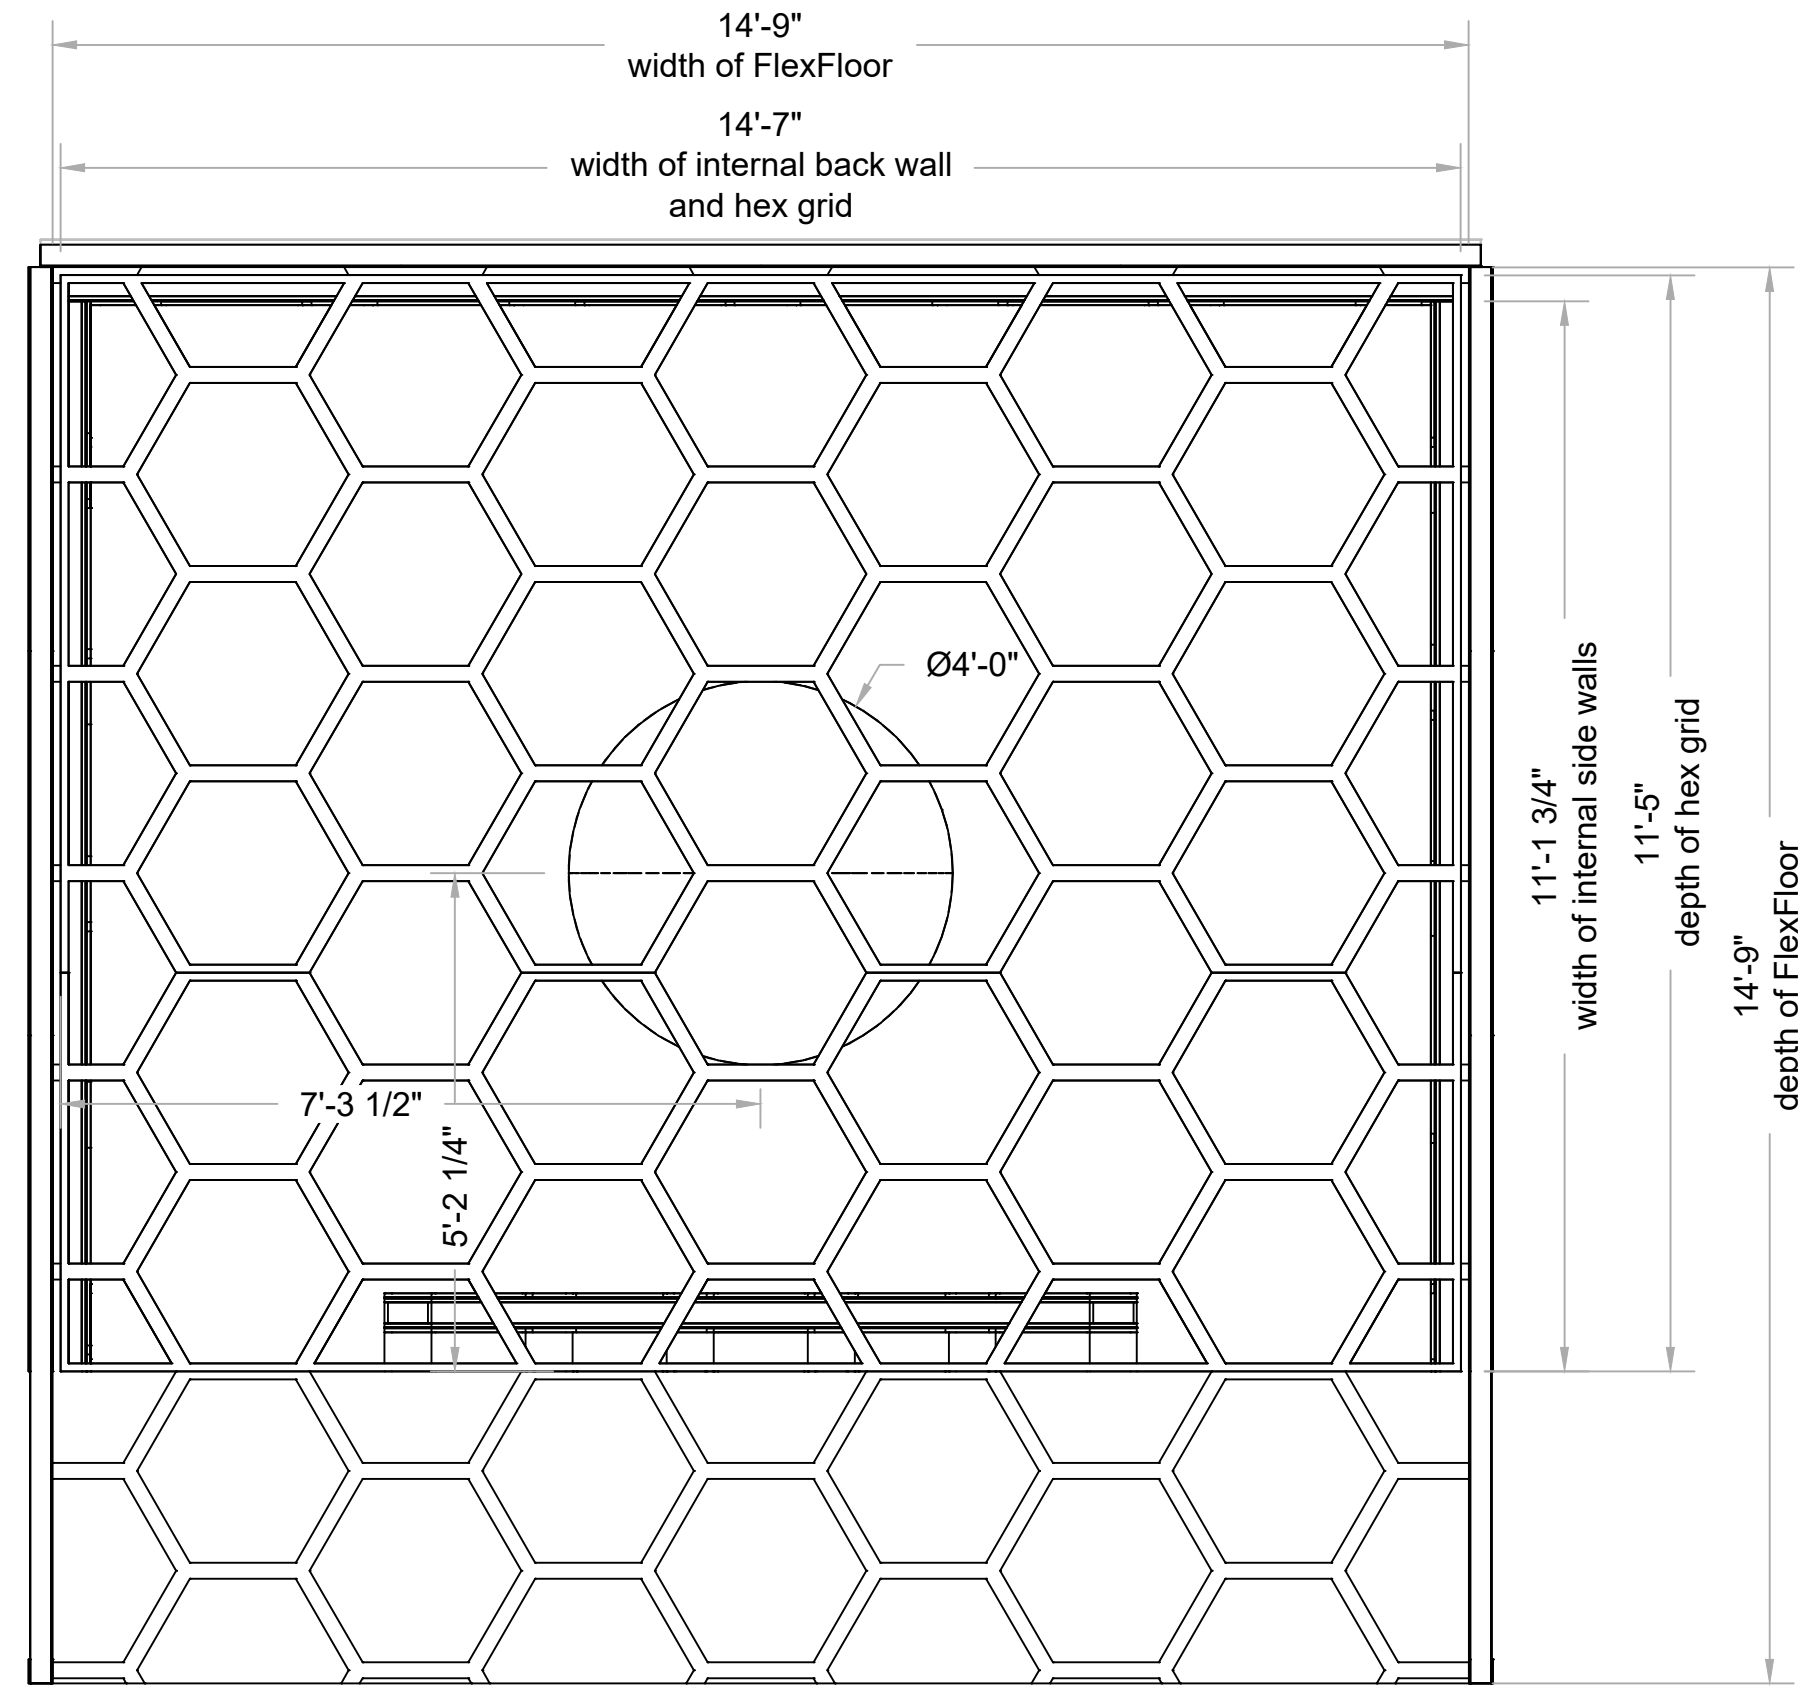

For clarity, this view does NOT include awning.

1 TOP
Scale: 1/2" = 1'-0"

For clarity, this view does NOT include awning.

4 FRONT ISO
Scale: NTS

5 RENDERING
Scale: NTS

2 FRONT
Scale: 1/2" = 1'-0"

3 SECTION A-A
Scale: 1/2" = 1'-0"