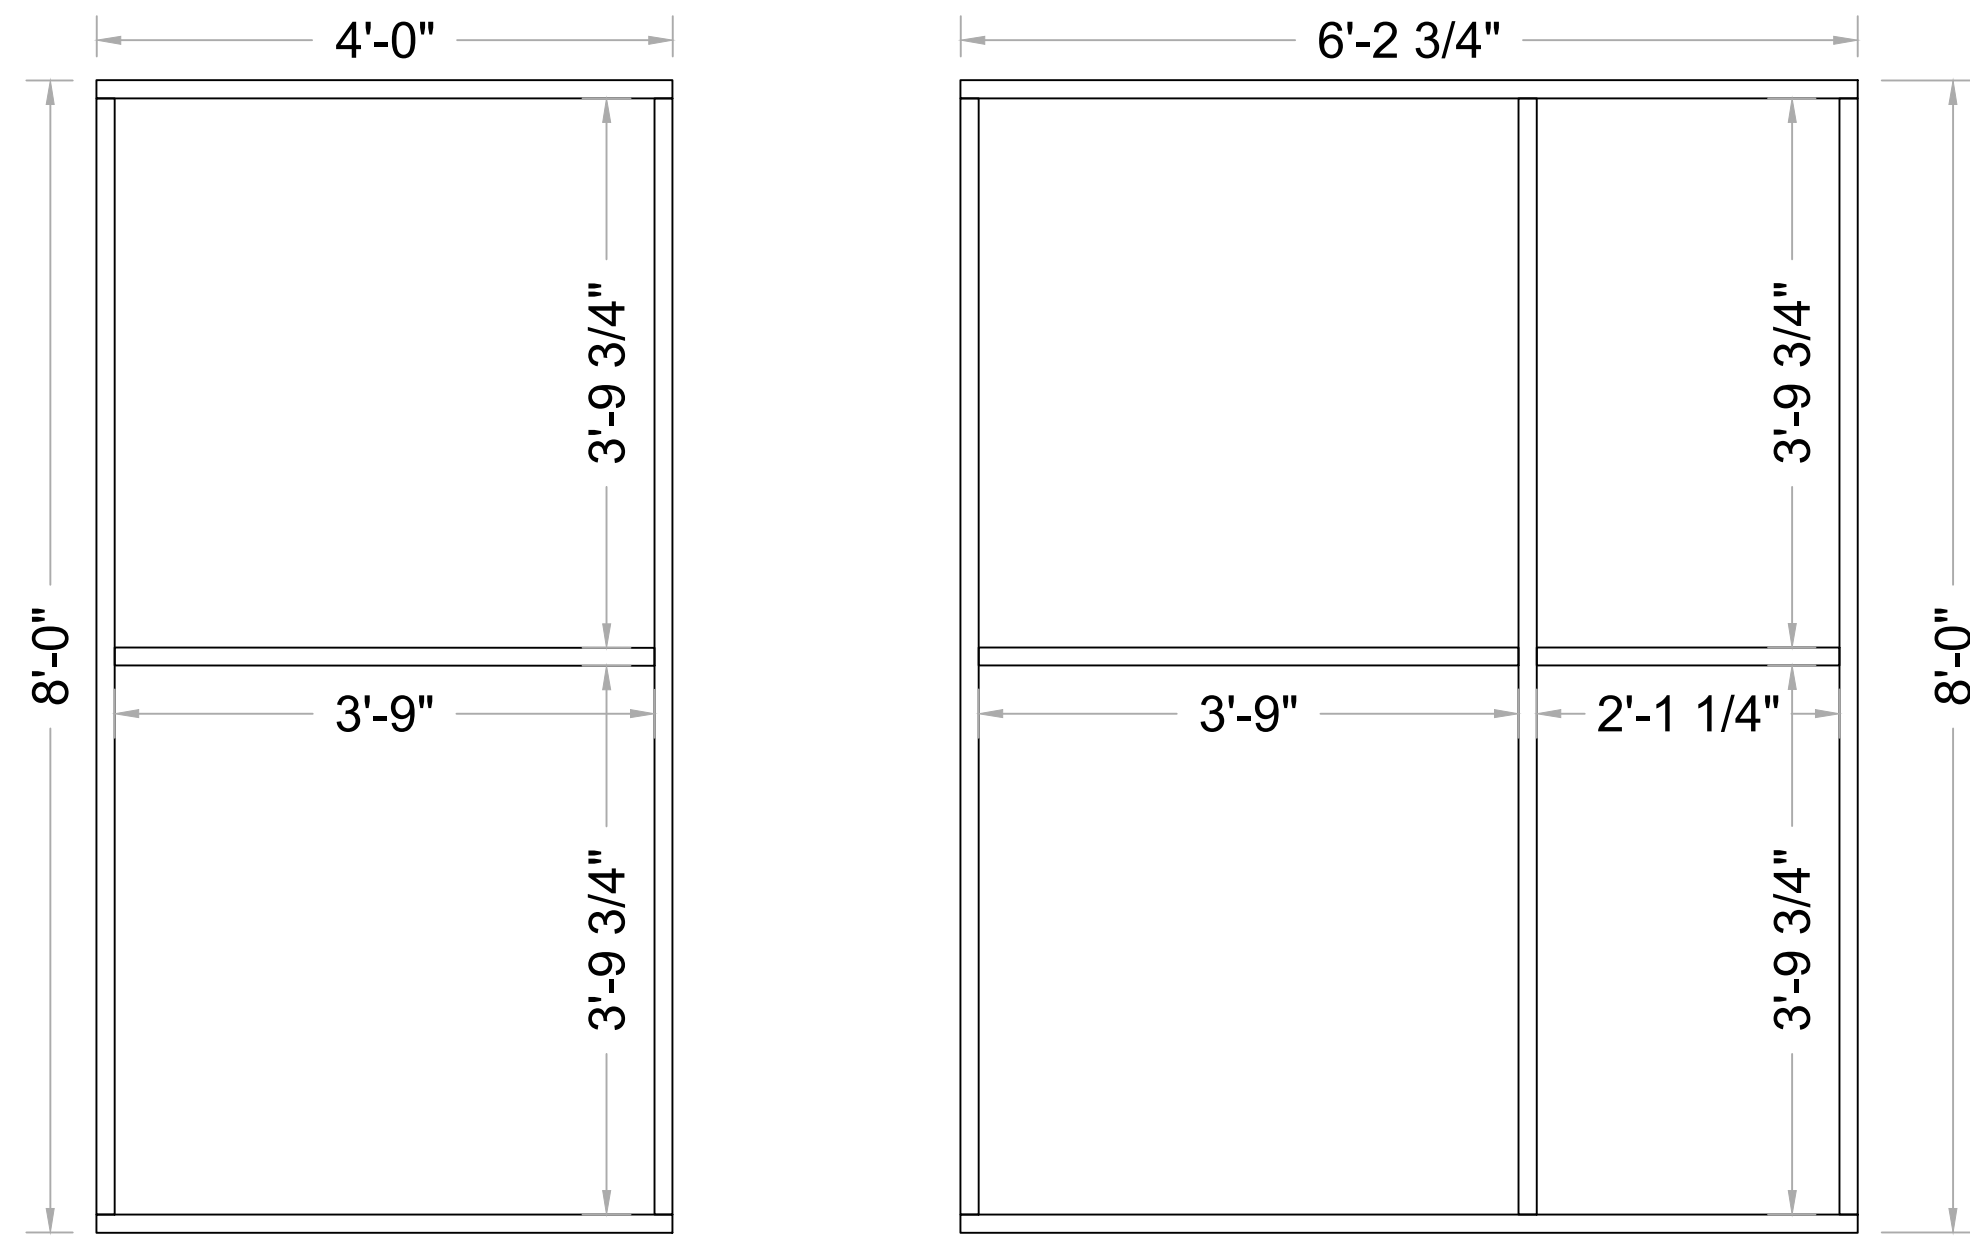

LEFT WALL
FRAMING

1 TOP
Scale: 3/4" = 1'-0"

Frames are 1-1/2"x3"x1/8" aluminum tube powder coated white

Frames attach to each other with sex bolts

4 FRONT ISO
Scale: NTS

2 FRONT
Scale: 3/4" = 1'-0"

3 RIGHT
Scale: 3/4" = 1'-0"