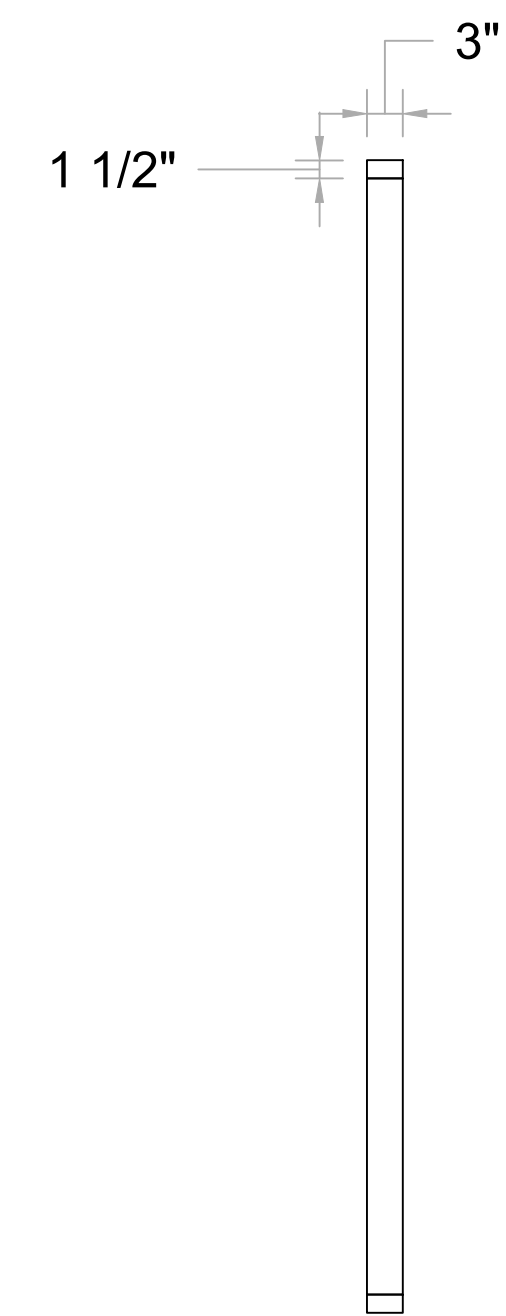

LEFT WALL
FRAMING

1 TOP
Scale: 3/4" = 1'-0"

Frames are 1-1/2"x3"x1/8" aluminum tube powder coated white

Frames attach to each other with sex bolts

4 FRONT ISO
Scale: NTS

2 FRONT
Scale: 3/4" = 1'-0"

3 RIGHT
Scale: 3/4" = 1'-0"