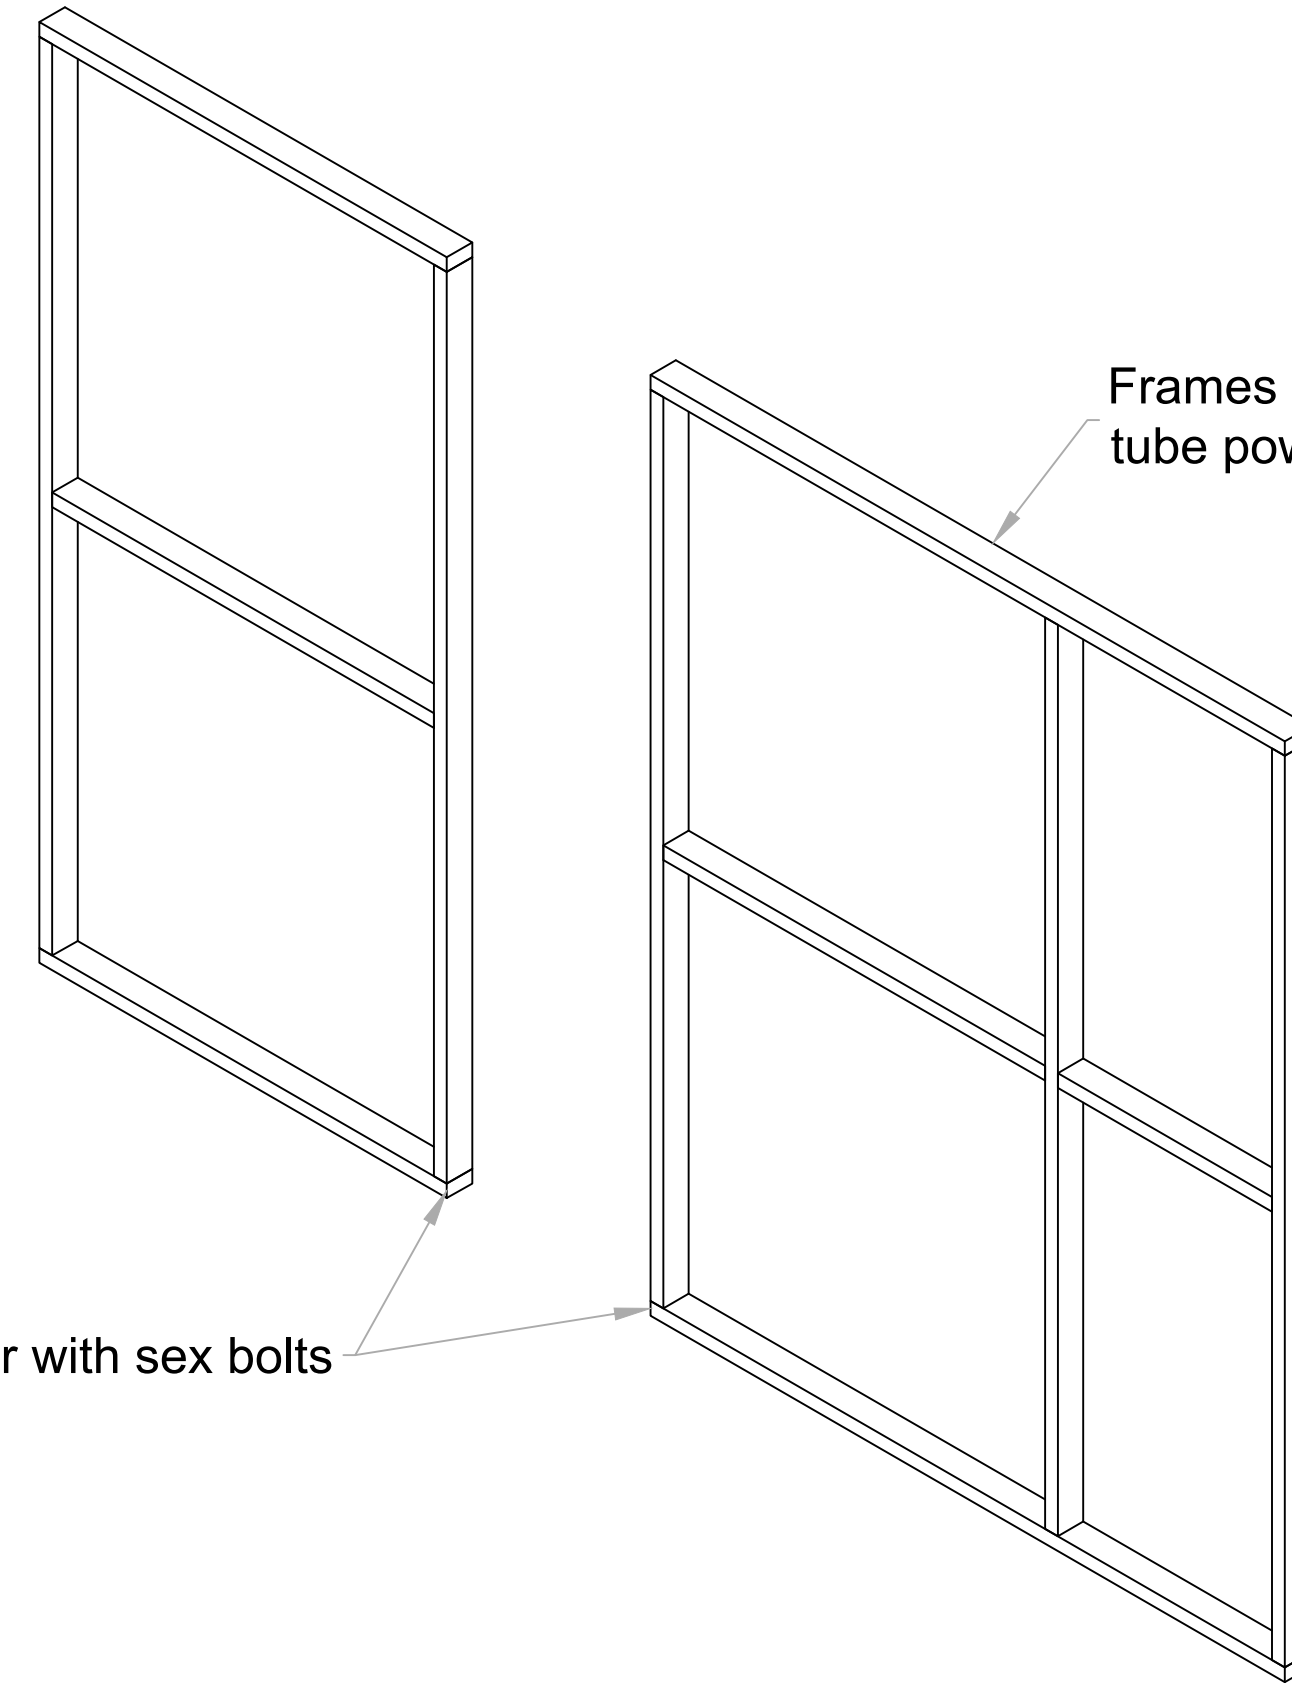

LEFT WALL
FRAMING

1 TOP
Scale: 3/4" = 1'-0"

Frames are 1-1/2"x3"x1/8" aluminum tube powder coated white

Frames attach to each other with sex bolts

4 FRONT ISO
Scale: NTS

2 FRONT
Scale: 3/4" = 1'-0"

3 RIGHT
Scale: 3/4" = 1'-0"