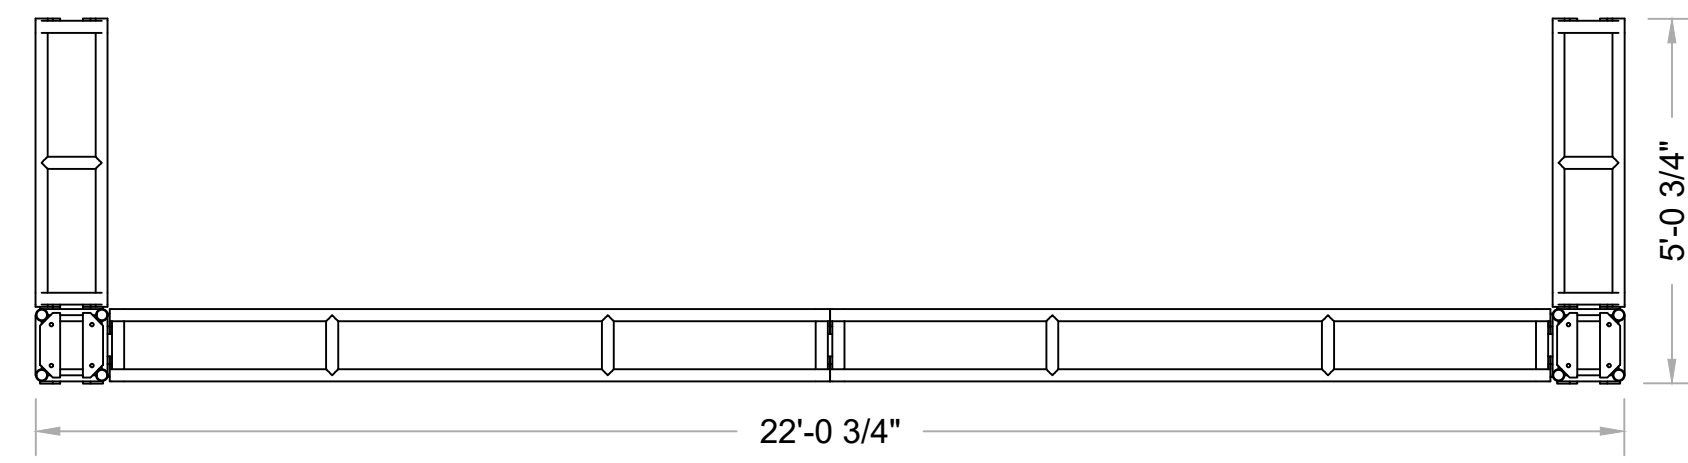

OTHER ITEM TYPES					
Qty	Part Number	Description	Length	Width	Color
2	TRUSS 12X12X10FT	Truss 12in box - 10ft	120"	12"	Green
4	TRUSS 12X12X4FT	Truss 12in box - 4ft	48"	12"	Magenta
2	TRUSS 12X12X8FT	Truss 12in box - 8ft	96"	12"	Blue
5	TRUSS12.75X12.75CU	Truss 12in box - Cube - plates 5 sides	12.75"	12.75"	Black

1 TOP
Scale: 3/8" = 1'-0"

2 FRONT
Scale: 3/8" = 1'-0"

4 FRONT ISO
Scale: NTS

3 RIGHT
Scale: 3/8" = 1'-0"