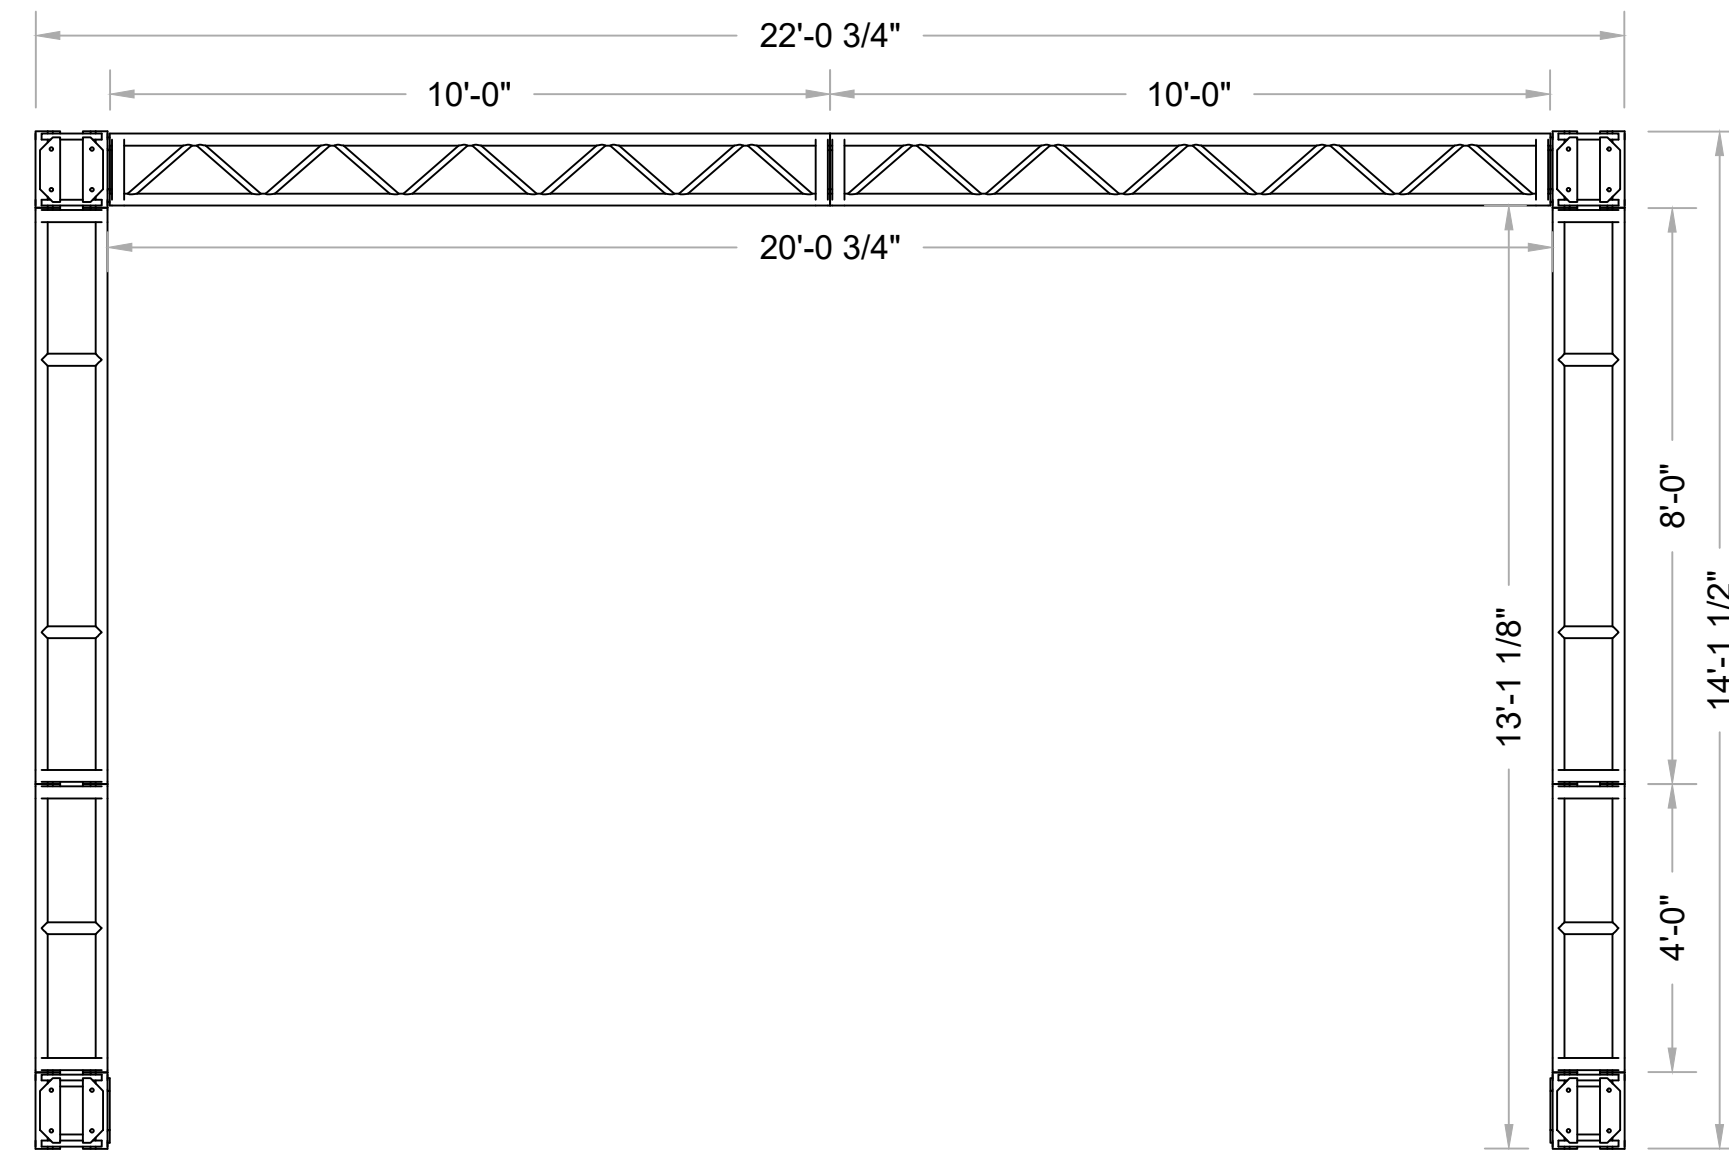

OTHER ITEM TYPES					
Qty	Part Number	Description	Length	Width	Color
2	TRUSS 12X12X10FT	Truss 12in box - 10ft	120"	12"	Green
4	TRUSS 12X12X4FT	Truss 12in box - 4ft	48"	12"	Magenta
2	TRUSS 12X12X8FT	Truss 12in box - 8ft	96"	12"	Blue
5	TRUSS12.75X12.75CU	Truss 12in box - Cube - plates 5 sides	12.75"	12.75"	Black

1 TOP
Scale: 3/8" = 1'-0"

2 FRONT
Scale: 3/8" = 1'-0"

4 FRONT ISO
Scale: NTS

3 RIGHT
Scale: 3/8" = 1'-0"