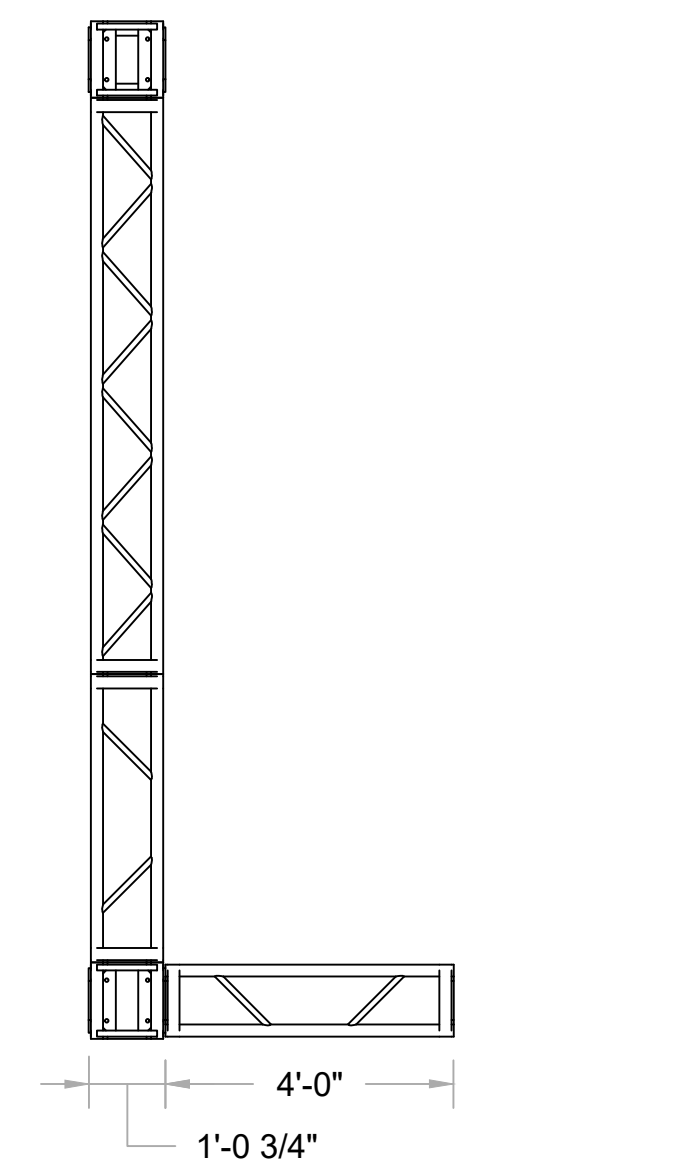

OTHER ITEM TYPES					
Qty	Part Number	Description	Length	Width	Color
2	TRUSS 12X12X10FT	Truss 12in box - 10ft	120"	12"	Green
4	TRUSS 12X12X4FT	Truss 12in box - 4ft	48"	12"	Magenta
2	TRUSS 12X12X8FT	Truss 12in box - 8ft	96"	12"	Blue
5	TRUSS12.75X12.75CU	Truss 12in box - Cube - plates 5 sides	12.75"	12.75"	Black

1 TOP
Scale: 3/8" = 1'-0"

2 FRONT
Scale: 3/8" = 1'-0"

4 FRONT ISO
Scale: NTS

3 RIGHT
Scale: 3/8" = 1'-0"