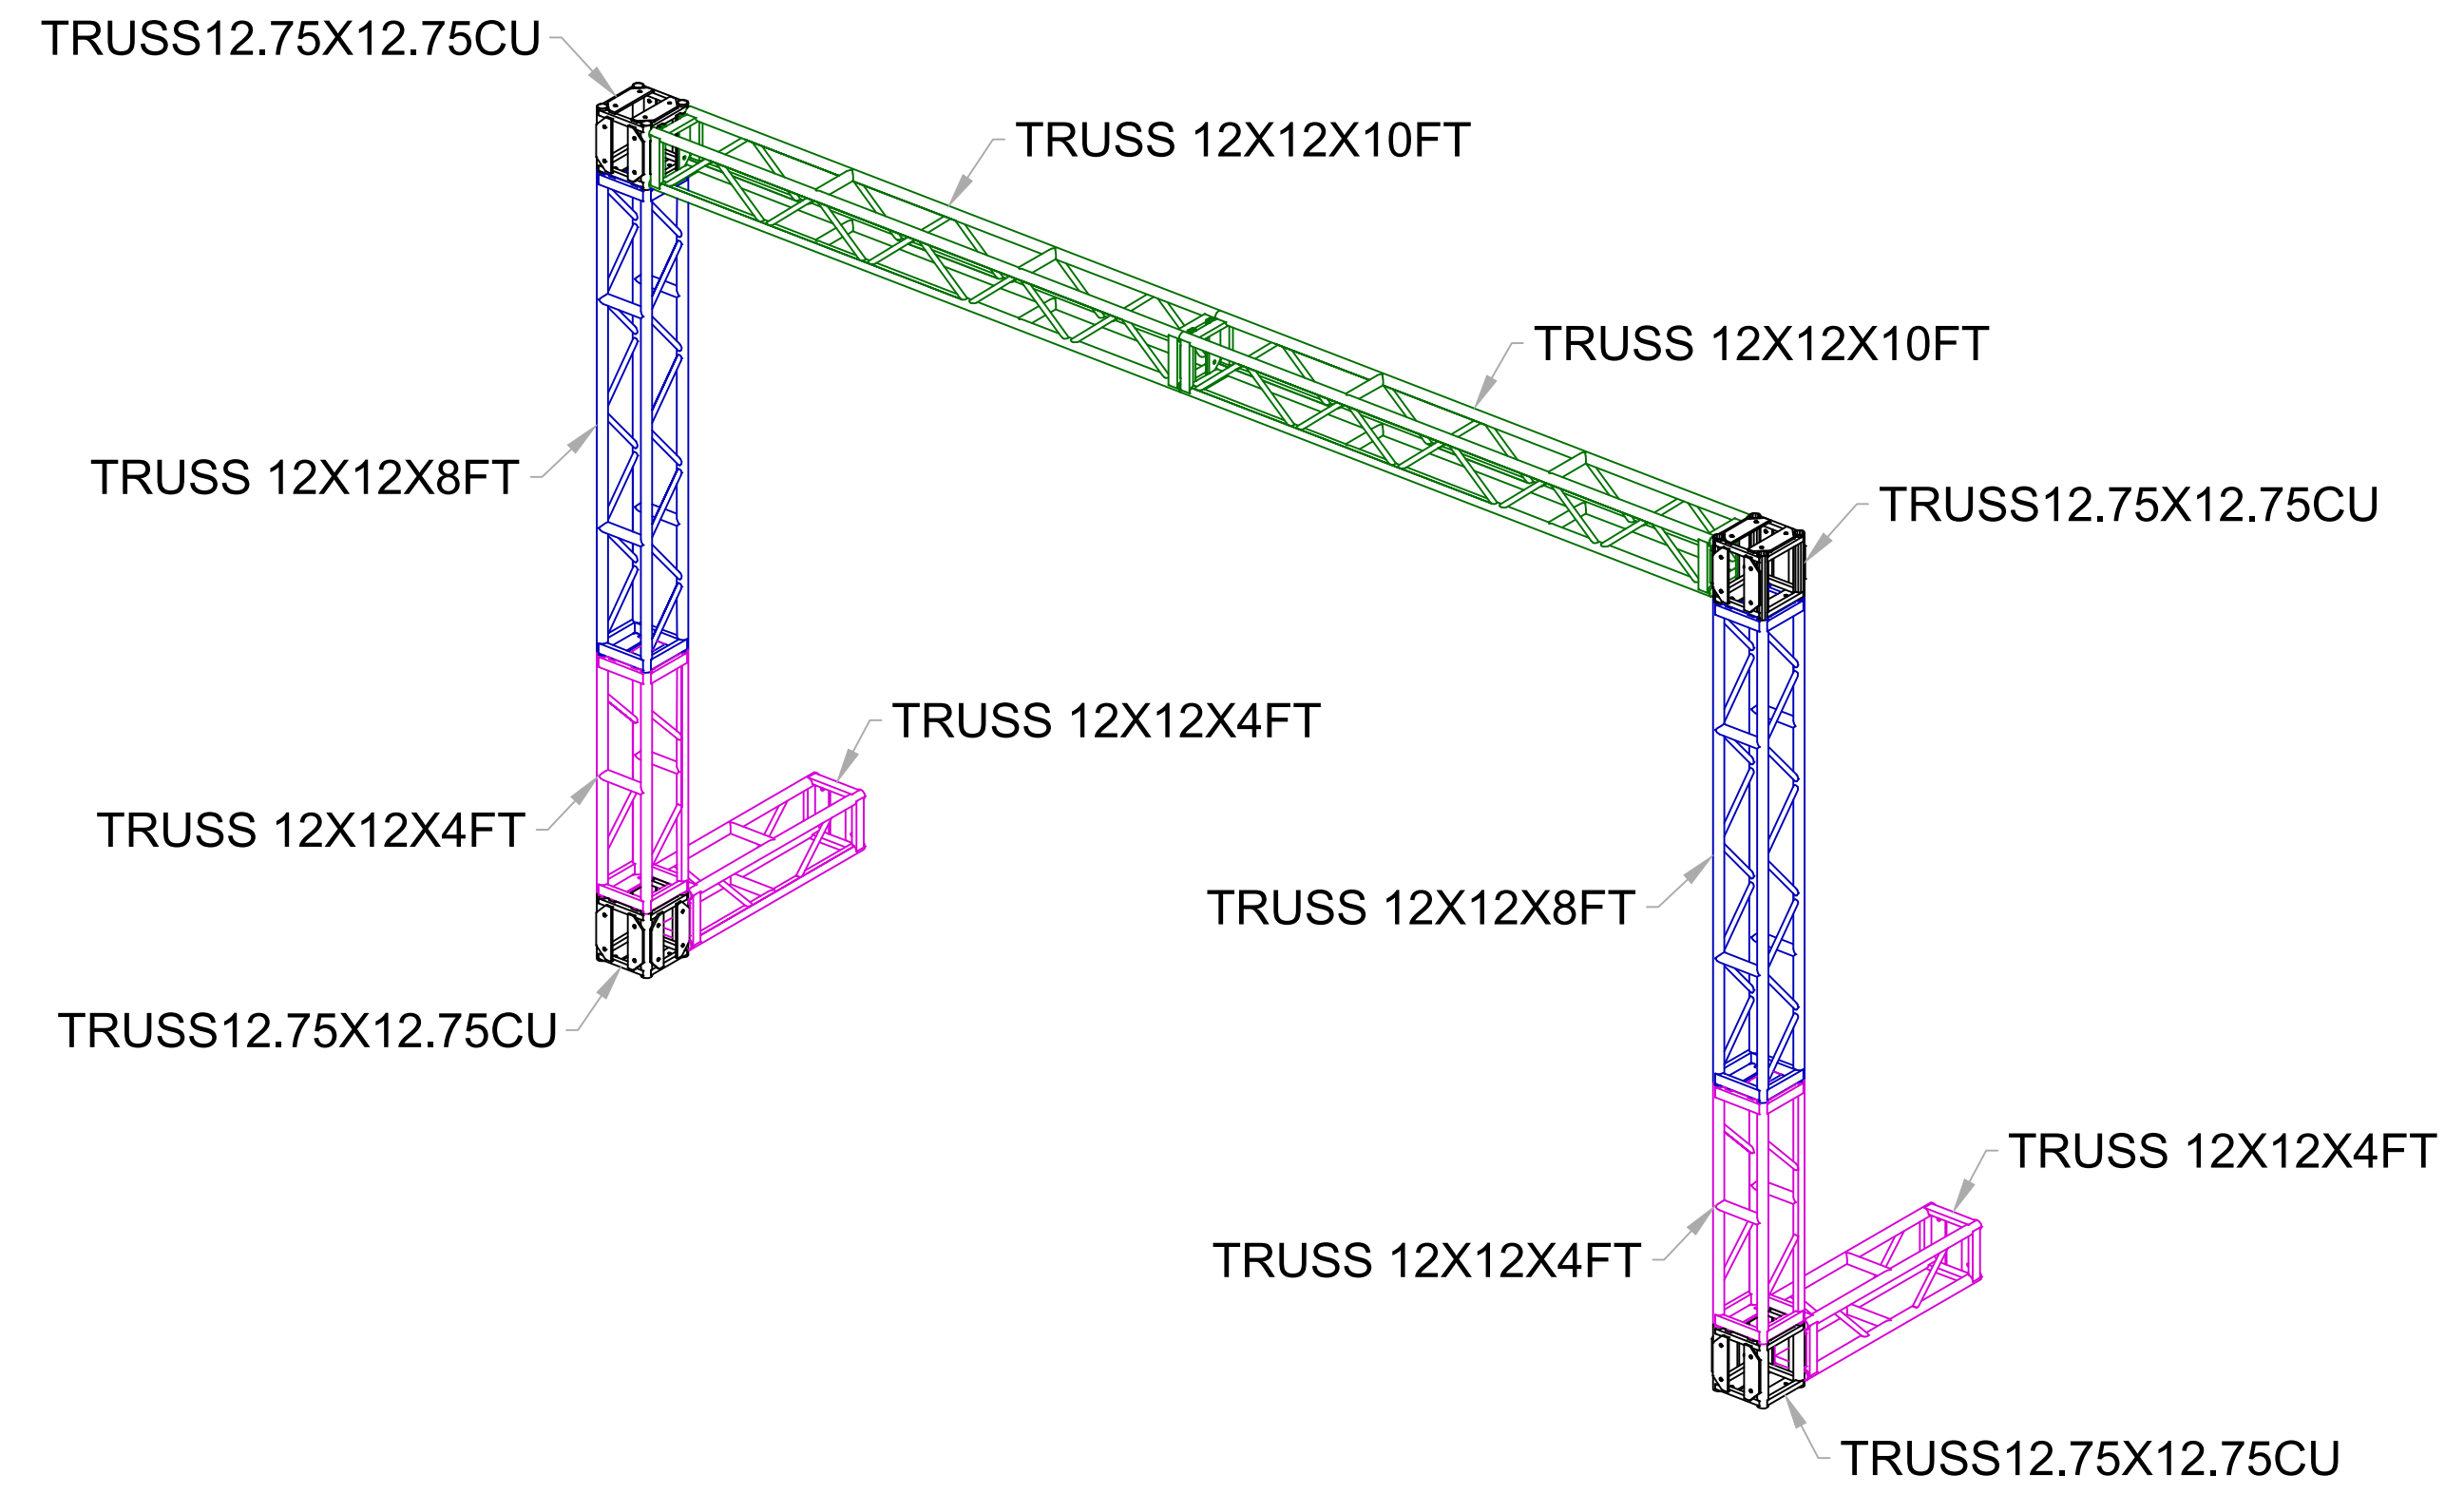

OTHER ITEM TYPES					
Qty	Part Number	Description	Length	Width	Color
2	TRUSS 12X12X10FT	Truss 12in box - 10ft	120"	12"	Green
4	TRUSS 12X12X4FT	Truss 12in box - 4ft	48"	12"	Magenta
2	TRUSS 12X12X8FT	Truss 12in box - 8ft	96"	12"	Blue
5	TRUSS12.75X12.75CU	Truss 12in box - Cube - plates 5 sides	12.75"	12.75"	Black

1 TOP
Scale: 3/8" = 1'-0"

2 FRONT
Scale: 3/8" = 1'-0"

4 FRONT ISO
Scale: NTS

3 RIGHT
Scale: 3/8" = 1'-0"