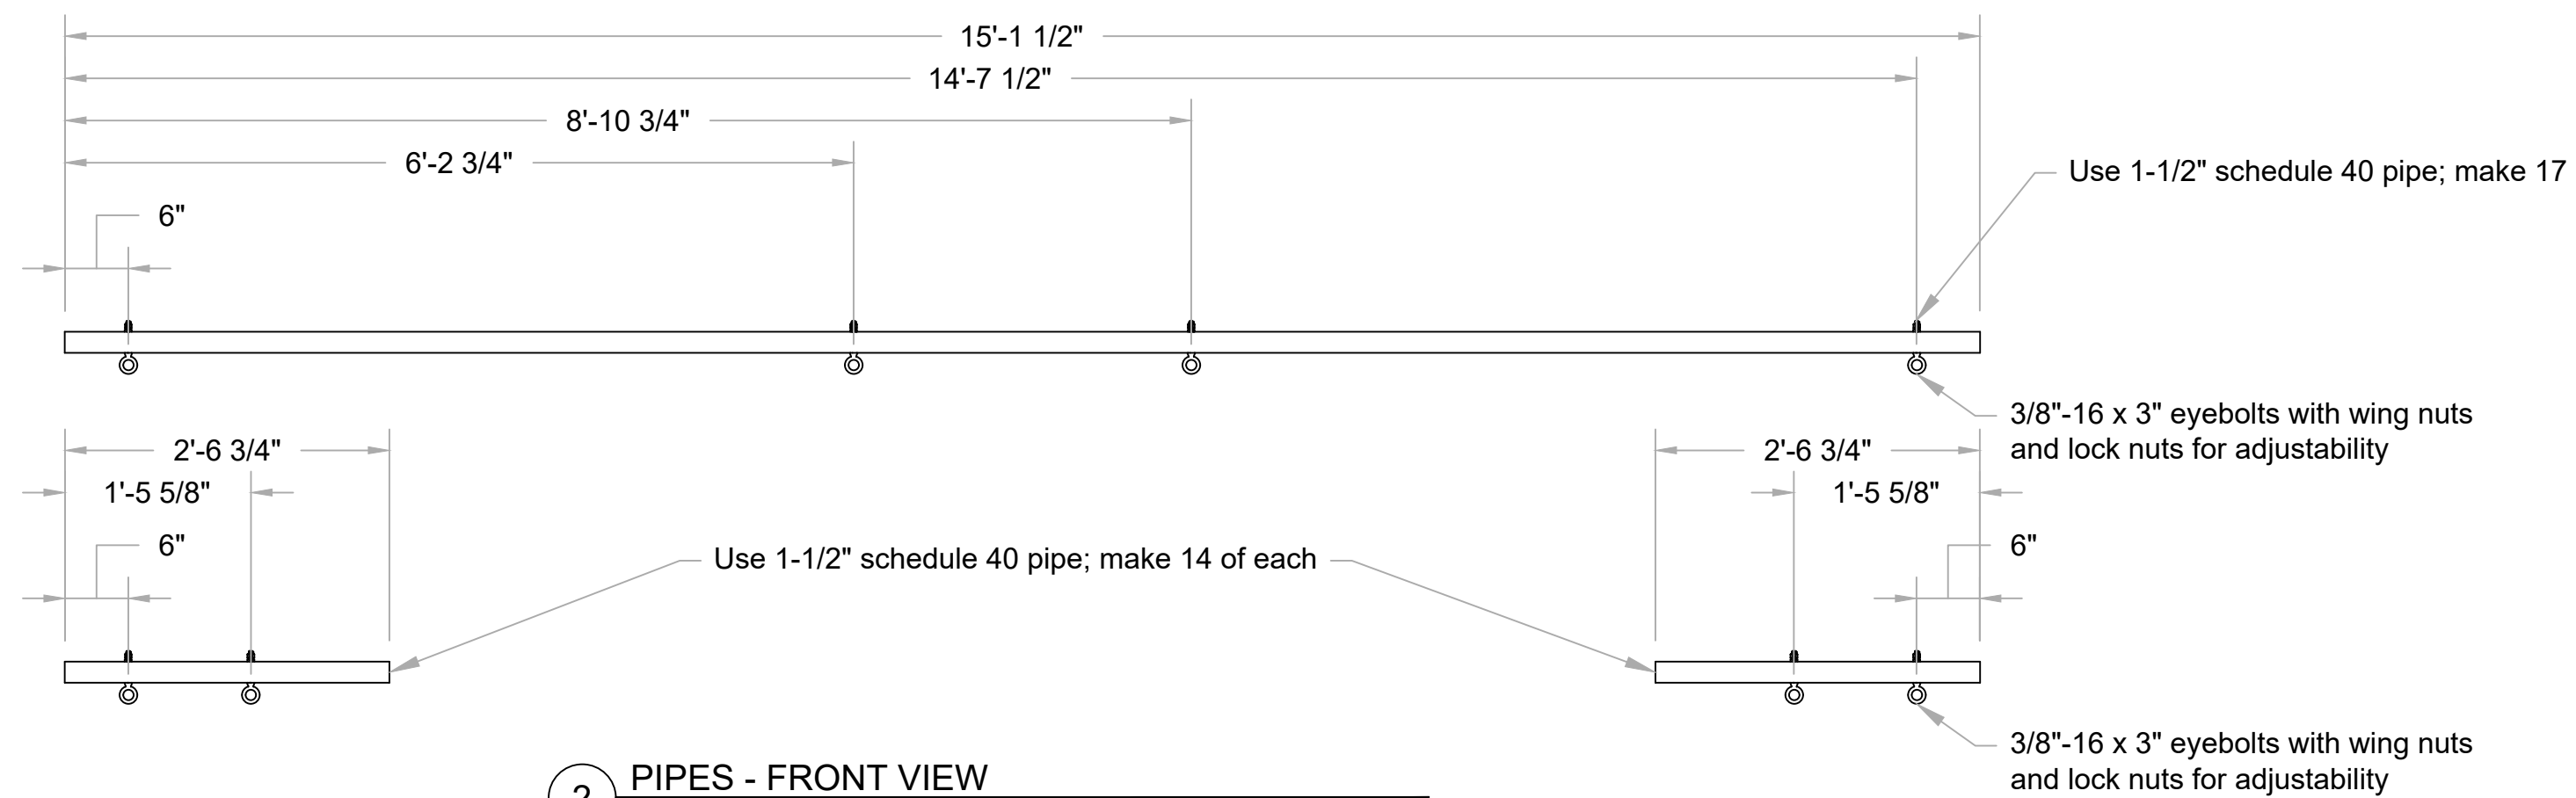

Notes:
 - All panels are 8mm clear Polygal, printed on both sides

1 PANELS - FRONT VIEW
 Scale: 3/4" = 1'-0"

2 PIPES - FRONT VIEW
 Scale: 3/4" = 1'-0"