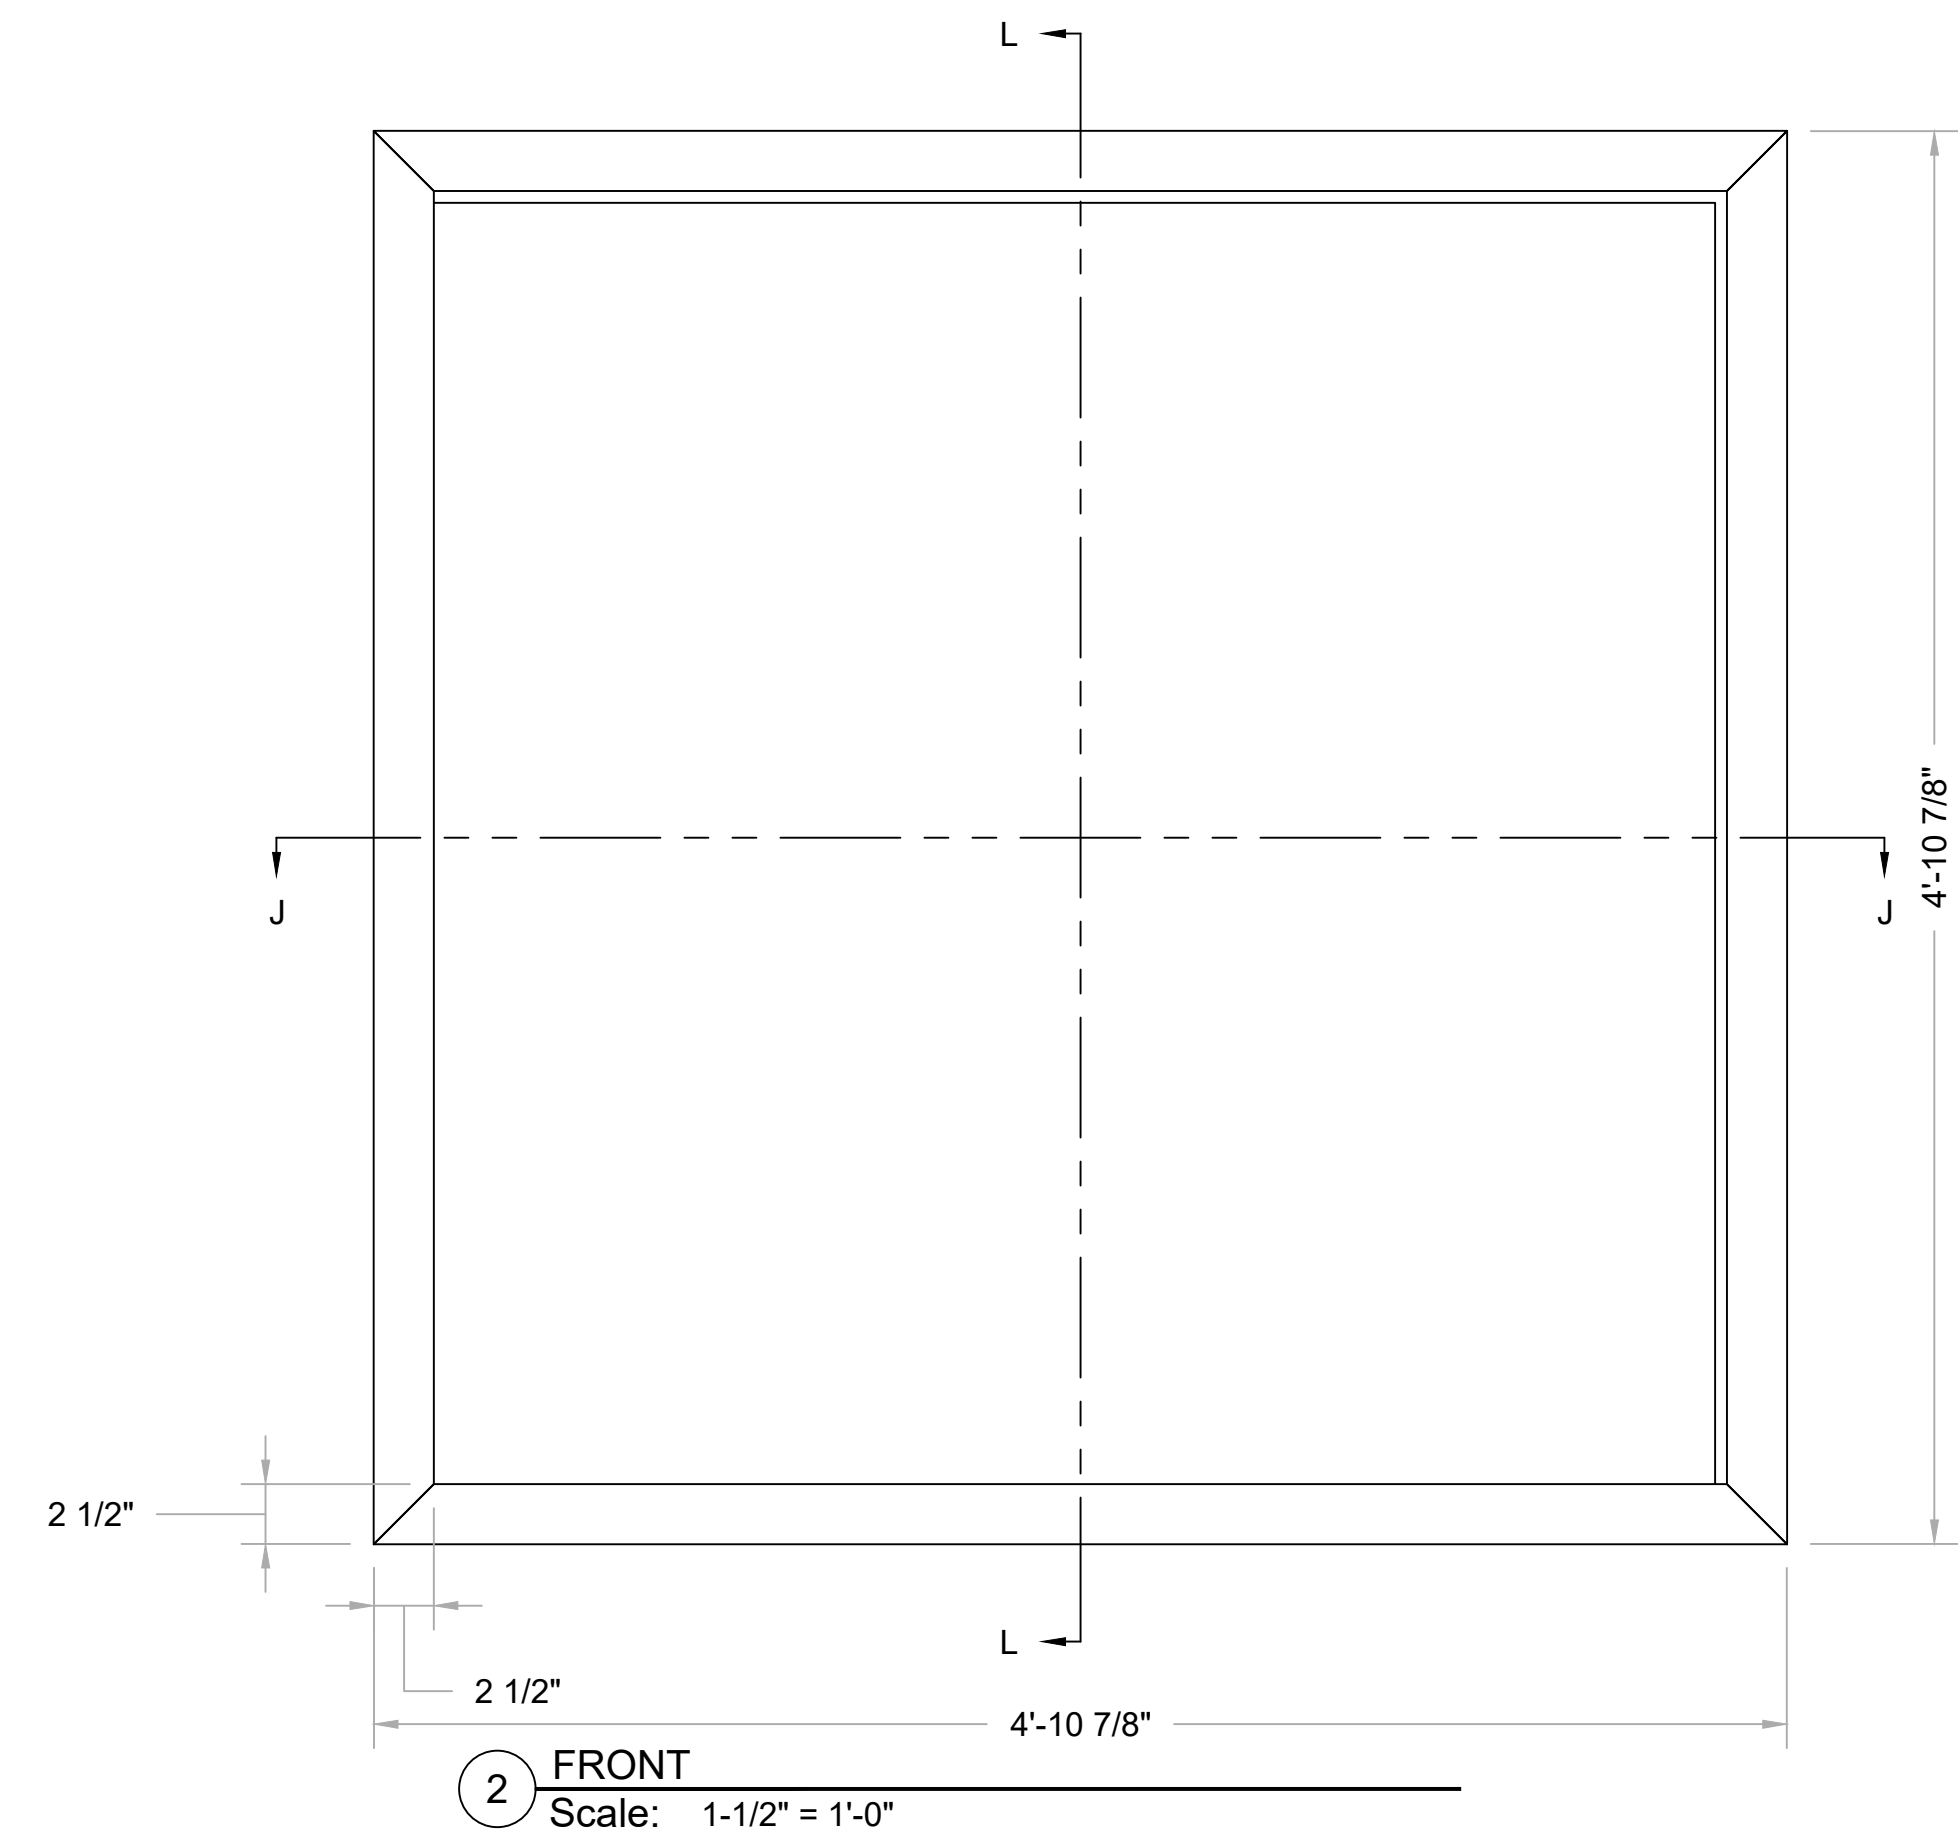

**BUILD 3**

Frame made of 3-1/4" wide x 1" thick Starboard with tongues and grooves; tongues stick out of top and right edges only

3/4" birch plywood covered with printed "Walk and Wall" vinyl

Frame made of 2-1/2" wide x 3/4" thick material

3 SECTION L-L  
SCALE 1-1/2" = 1'-0"