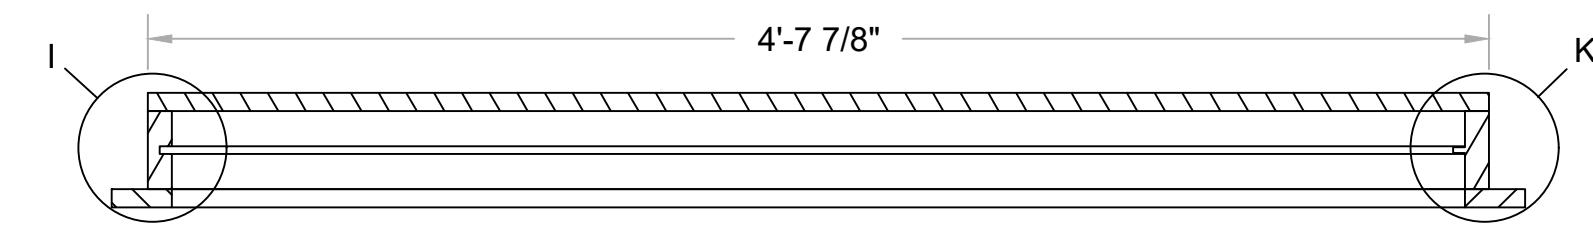

**BUILD 3**

Frame made of 3-1/4" wide x 1" thick Starboard with tongues and grooves; tongues stick out of top and right edges only

3/4" birch plywood covered with printed "Walk and Wall" vinyl

Frame made of 2-1/2" wide x 3/4" thick material

3 SECTION L-L  
SCALE 1-1/2" = 1'-0"