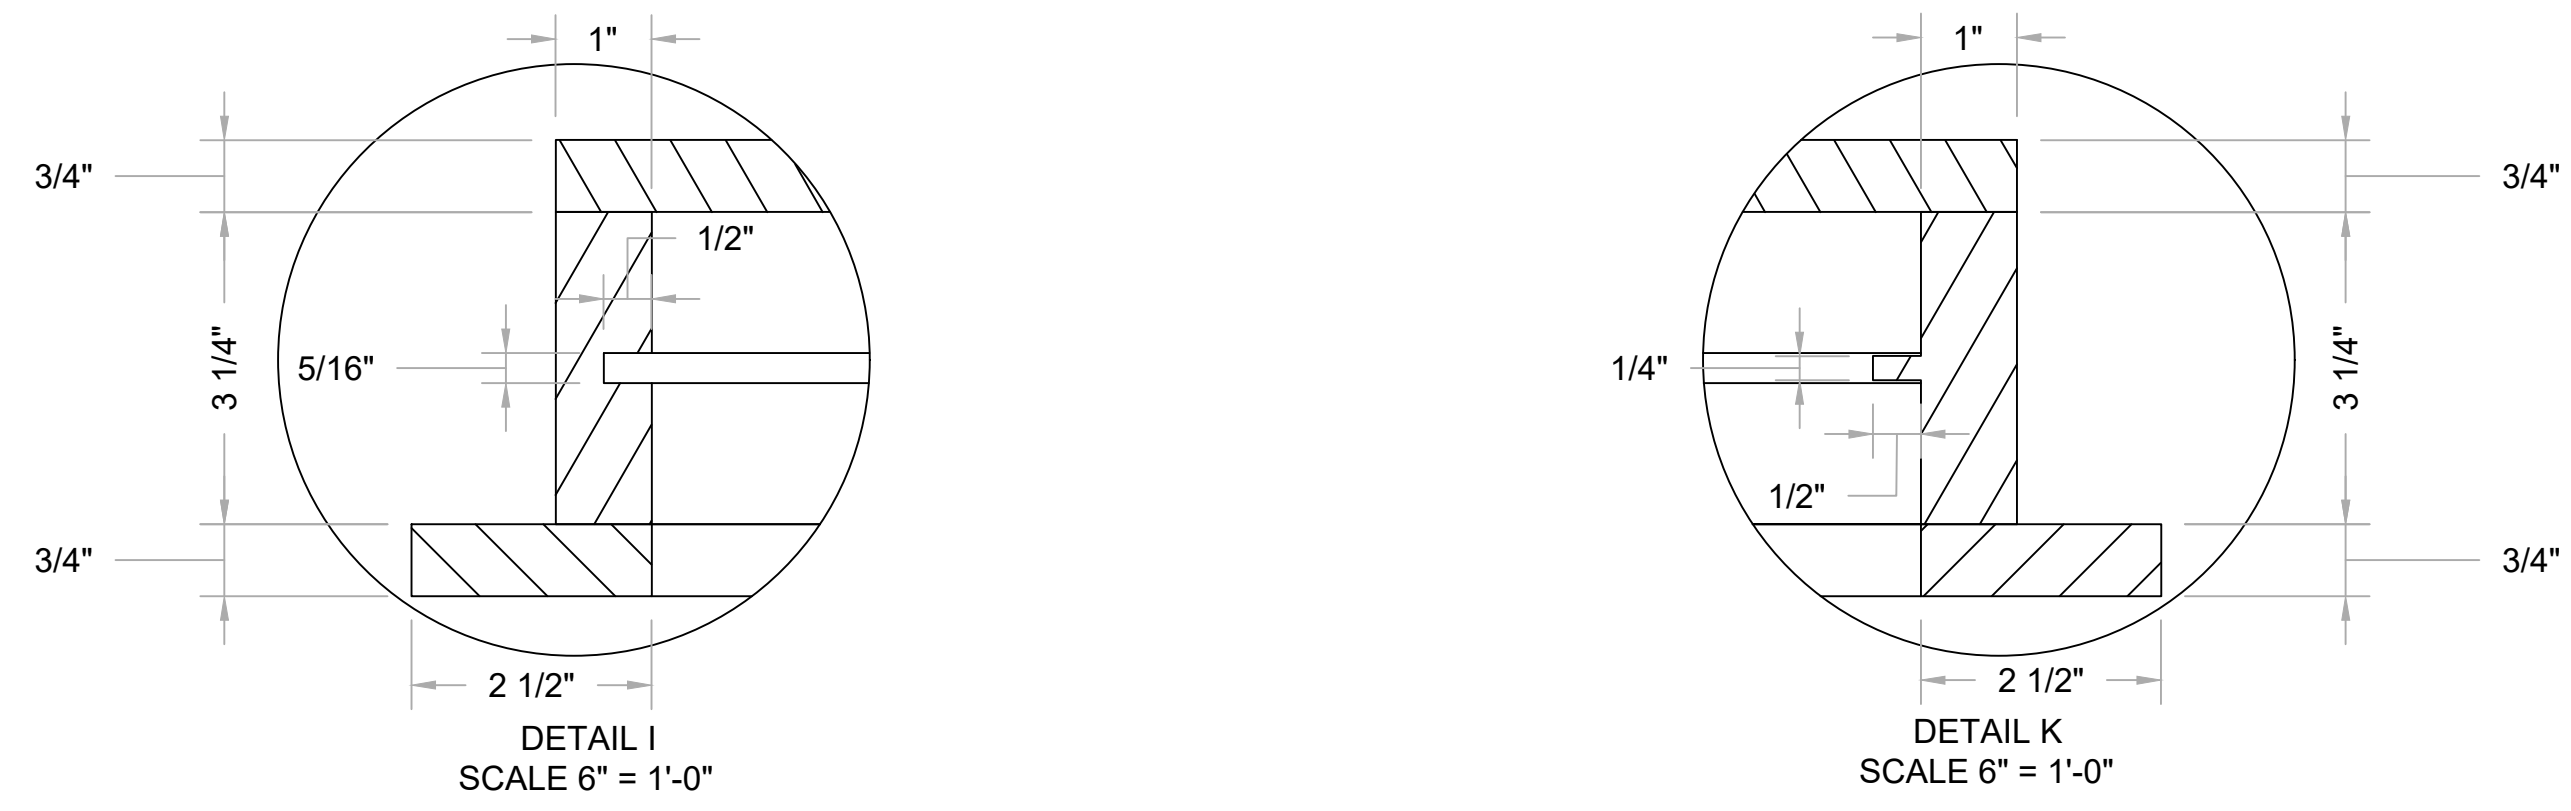

**BUILD 3**

Frame made of 3-1/4" wide x 1" thick Starboard with tongues and grooves; tongues stick out of top and right edges only

3/4" birch plywood covered with printed "Walk and Wall" vinyl

Frame made of 2-1/2" wide x 3/4" thick material

3 SECTION L-L  
SCALE 1-1/2" = 1'-0"