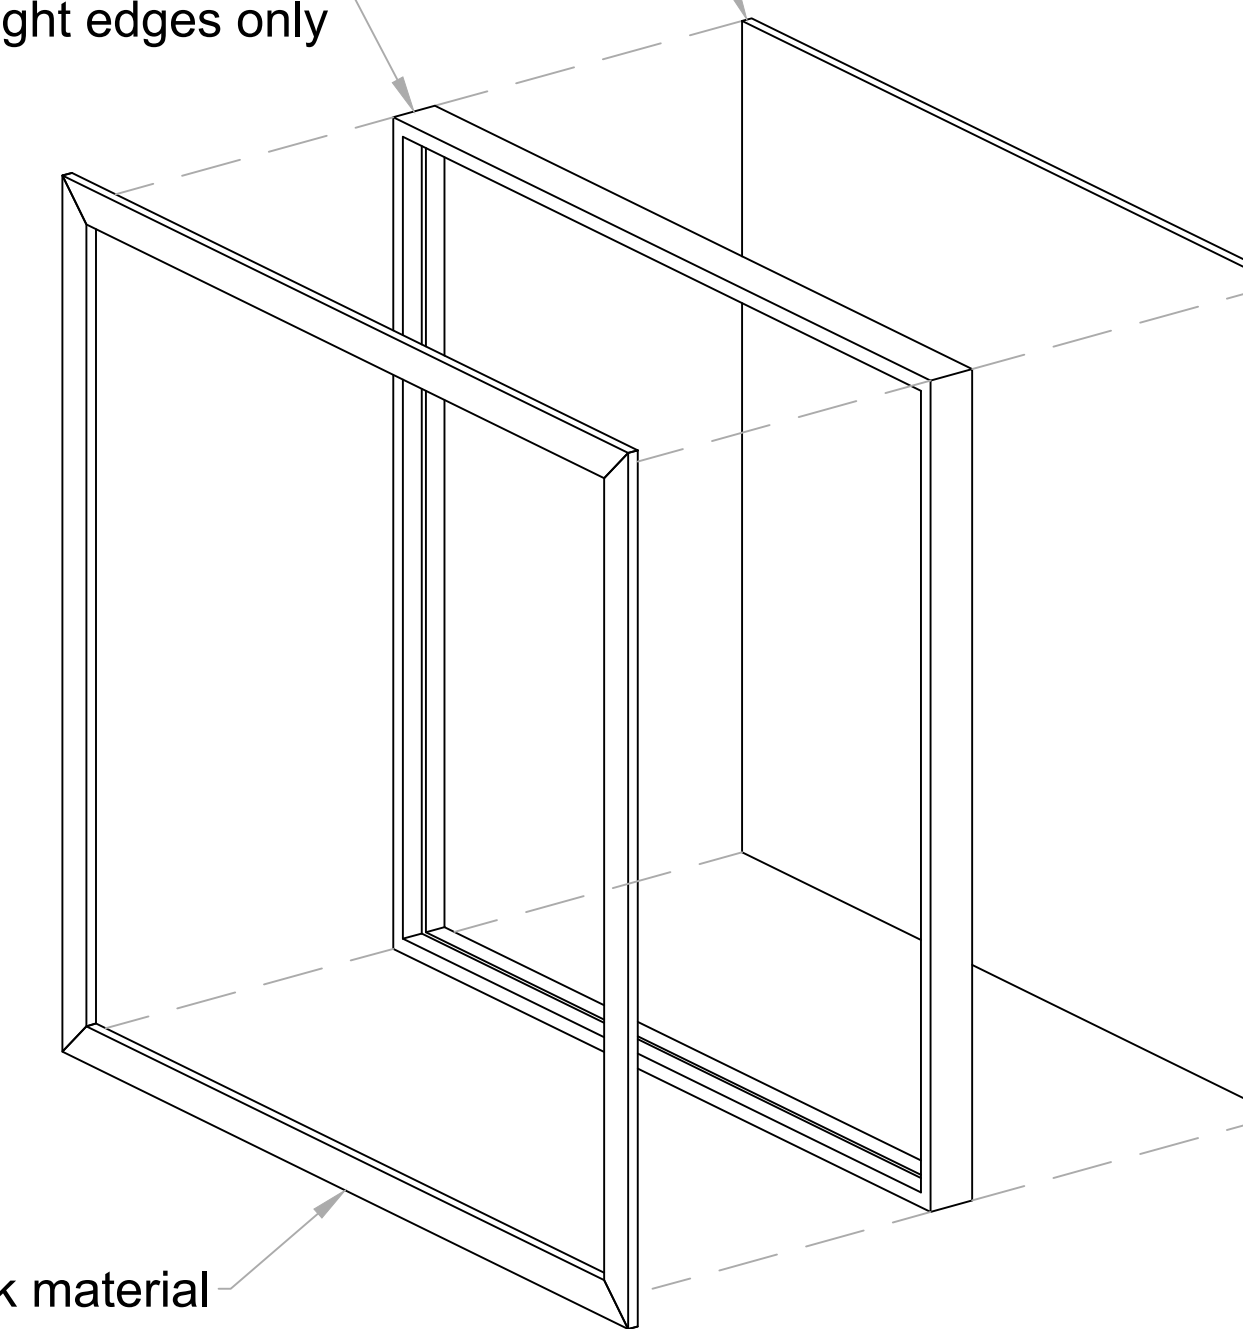

**BUILD 3**

Frame made of 3-1/4" wide x 1" thick Starboard with tongues and grooves; tongues stick out of top and right edges only

3/4" birch plywood covered with printed "Walk and Wall" vinyl

Frame made of 2-1/2" wide x 3/4" thick material

3 SECTION L-L  
SCALE 1-1/2" = 1'-0"