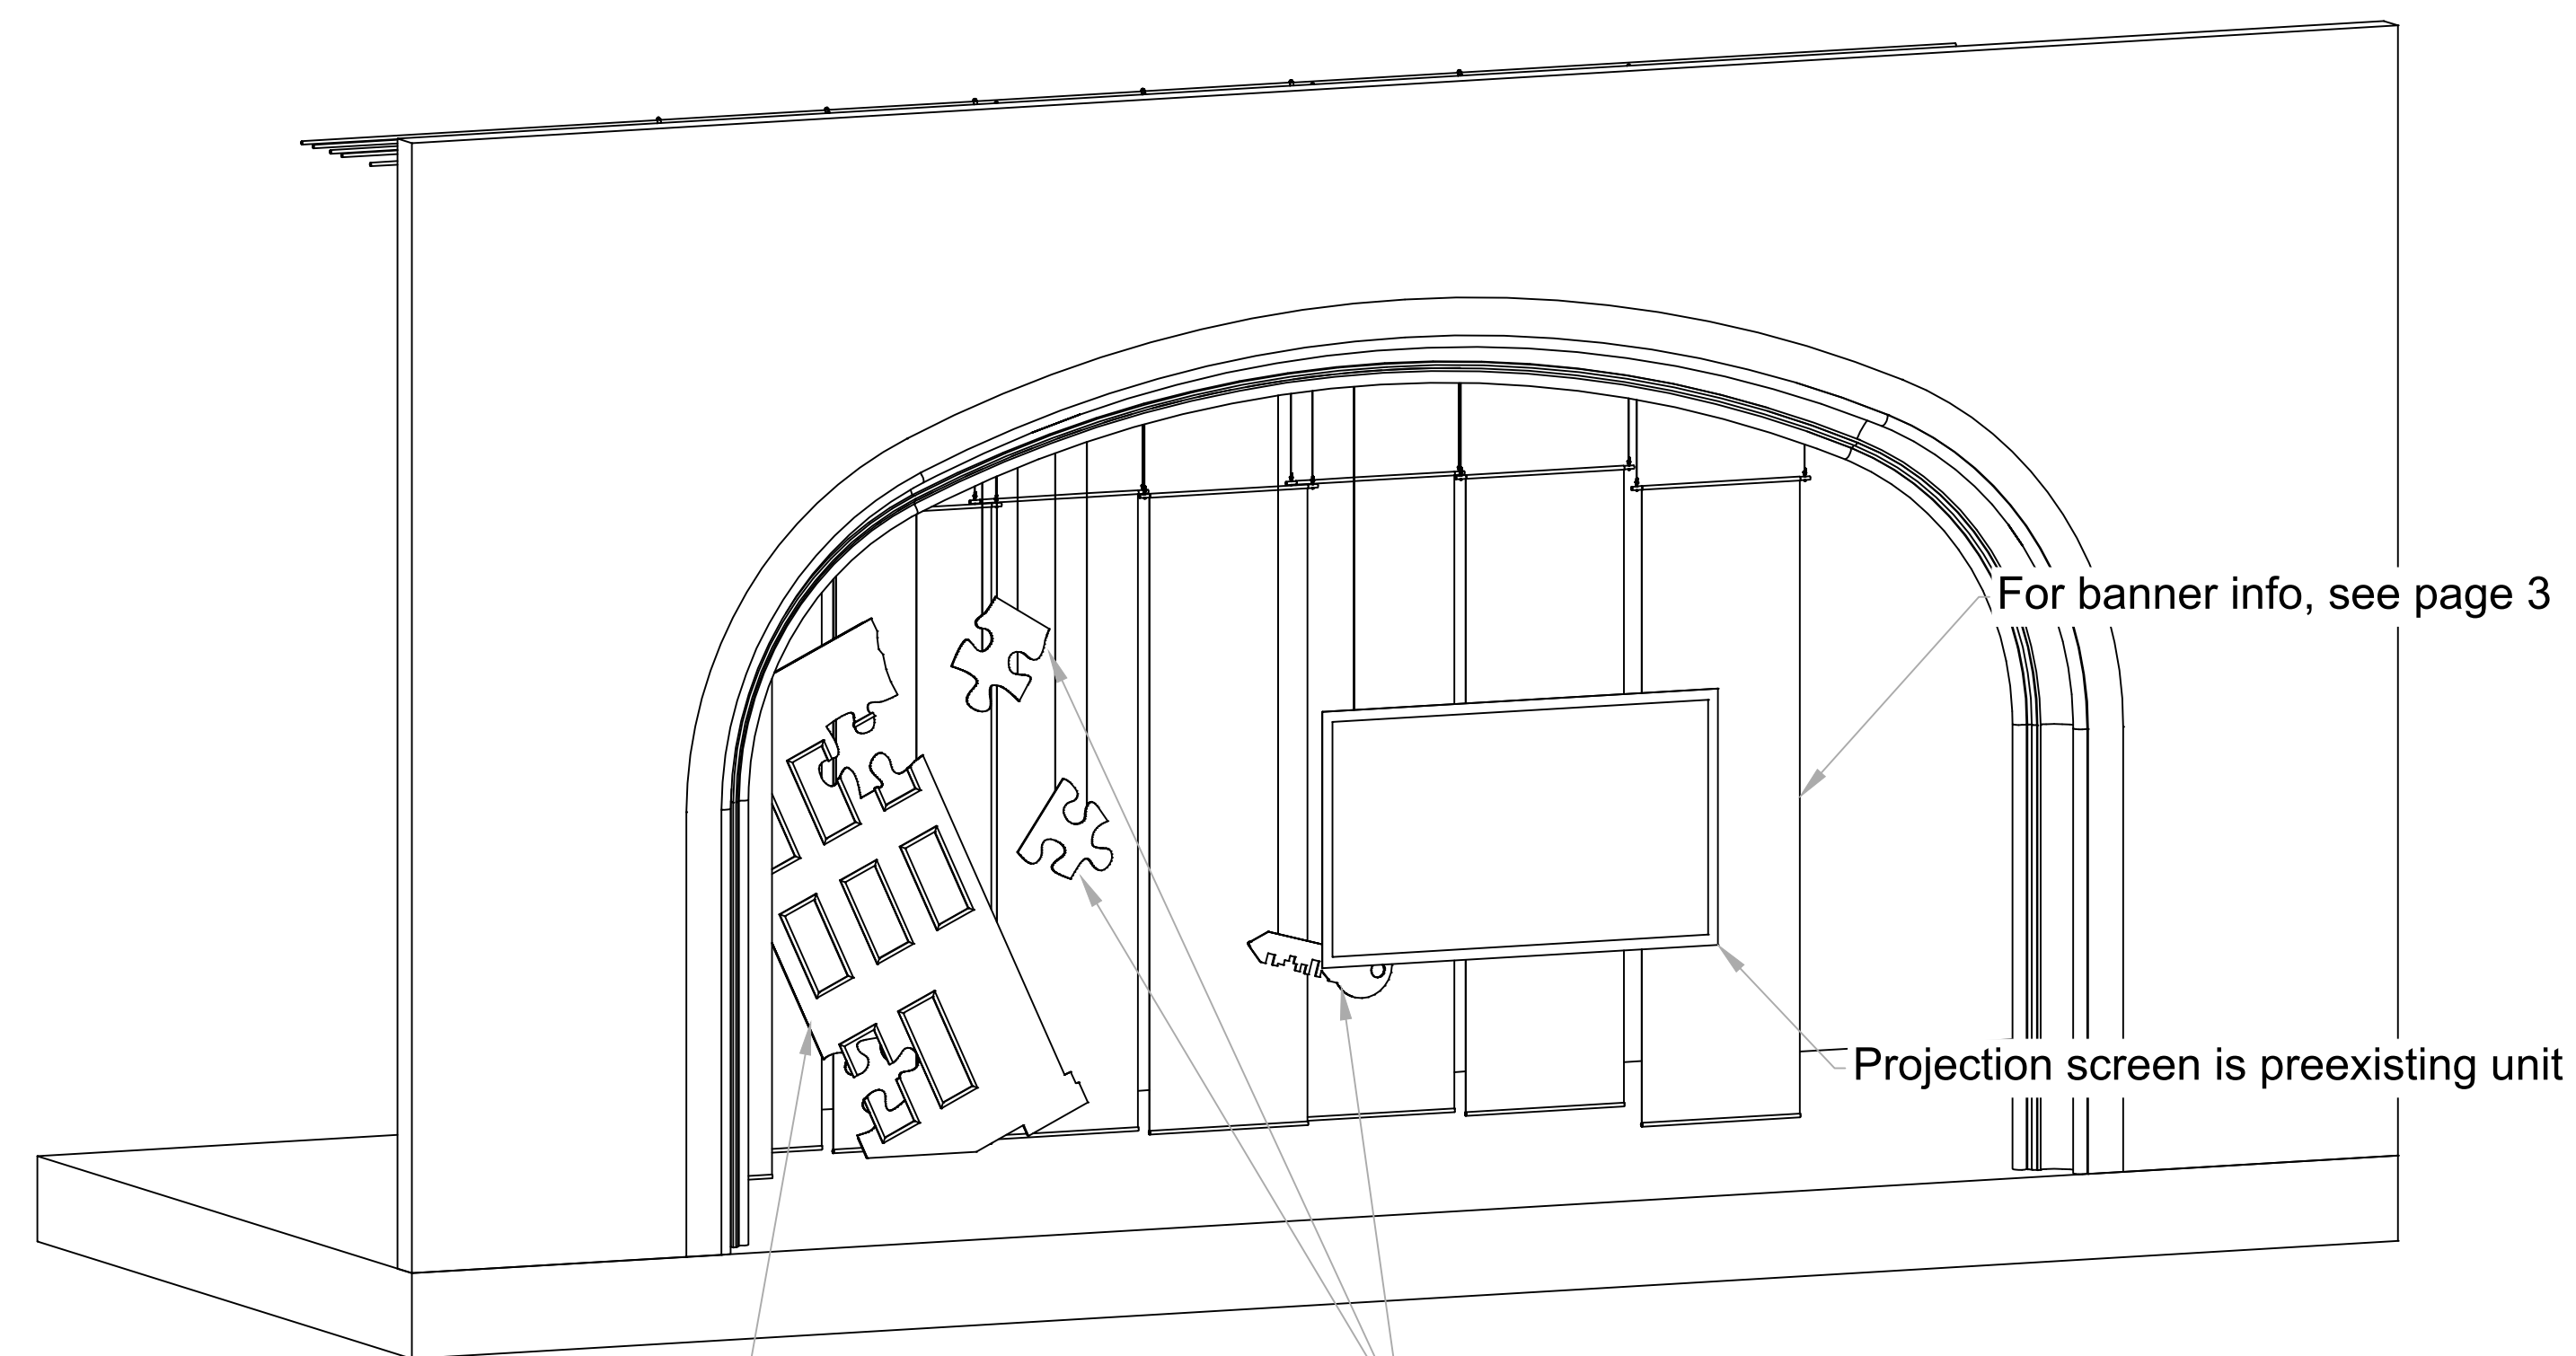

1 TOP
Scale: 1/8" = 1'-0"

4 FRONT ISO
Scale: NTS

2 FRONT
Scale: 1/8" = 1'-0"

3 RIGHT
Scale: 1/8" = 1'-0"

Lineset Schedule		
Lineset #	Unit	Weight (lbs)
1	Projection Screen	345#
26	Downstage Banners	143#
31	Hanging Puzzle Pieces and Key	266#
33	Tilted Building	620#
35	Upstage Banners Pt1	215#
37	Upstage Banners Pt2	215#