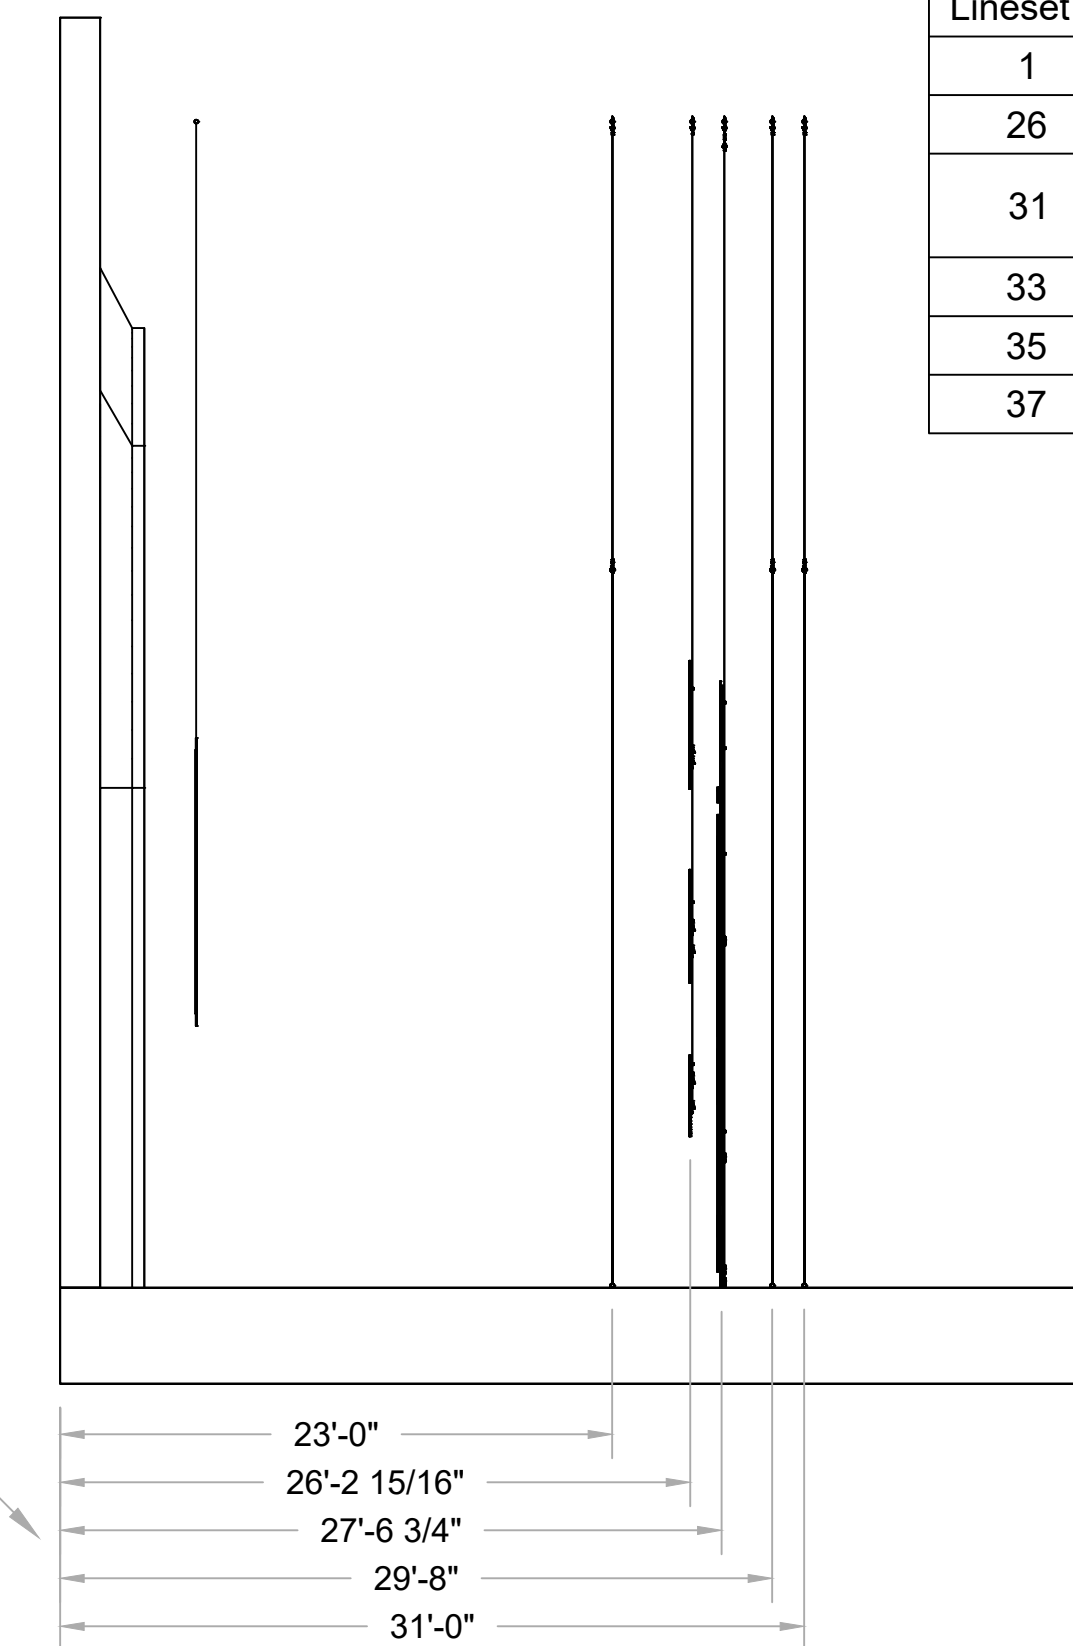

1 TOP
Scale: 1/8" = 1'-0"

4 FRONT ISO
Scale: NTS

2 FRONT
Scale: 1/8" = 1'-0"

3 RIGHT
Scale: 1/8" = 1'-0"

Lineset Schedule		
Lineset #	Unit	Weight (lbs)
1	Projection Screen	345#
26	Downstage Banners	143#
31	Hanging Puzzle Pieces and Key	266#
33	Tilted Building	620#
35	Upstage Banners Pt1	215#
37	Upstage Banners Pt2	215#