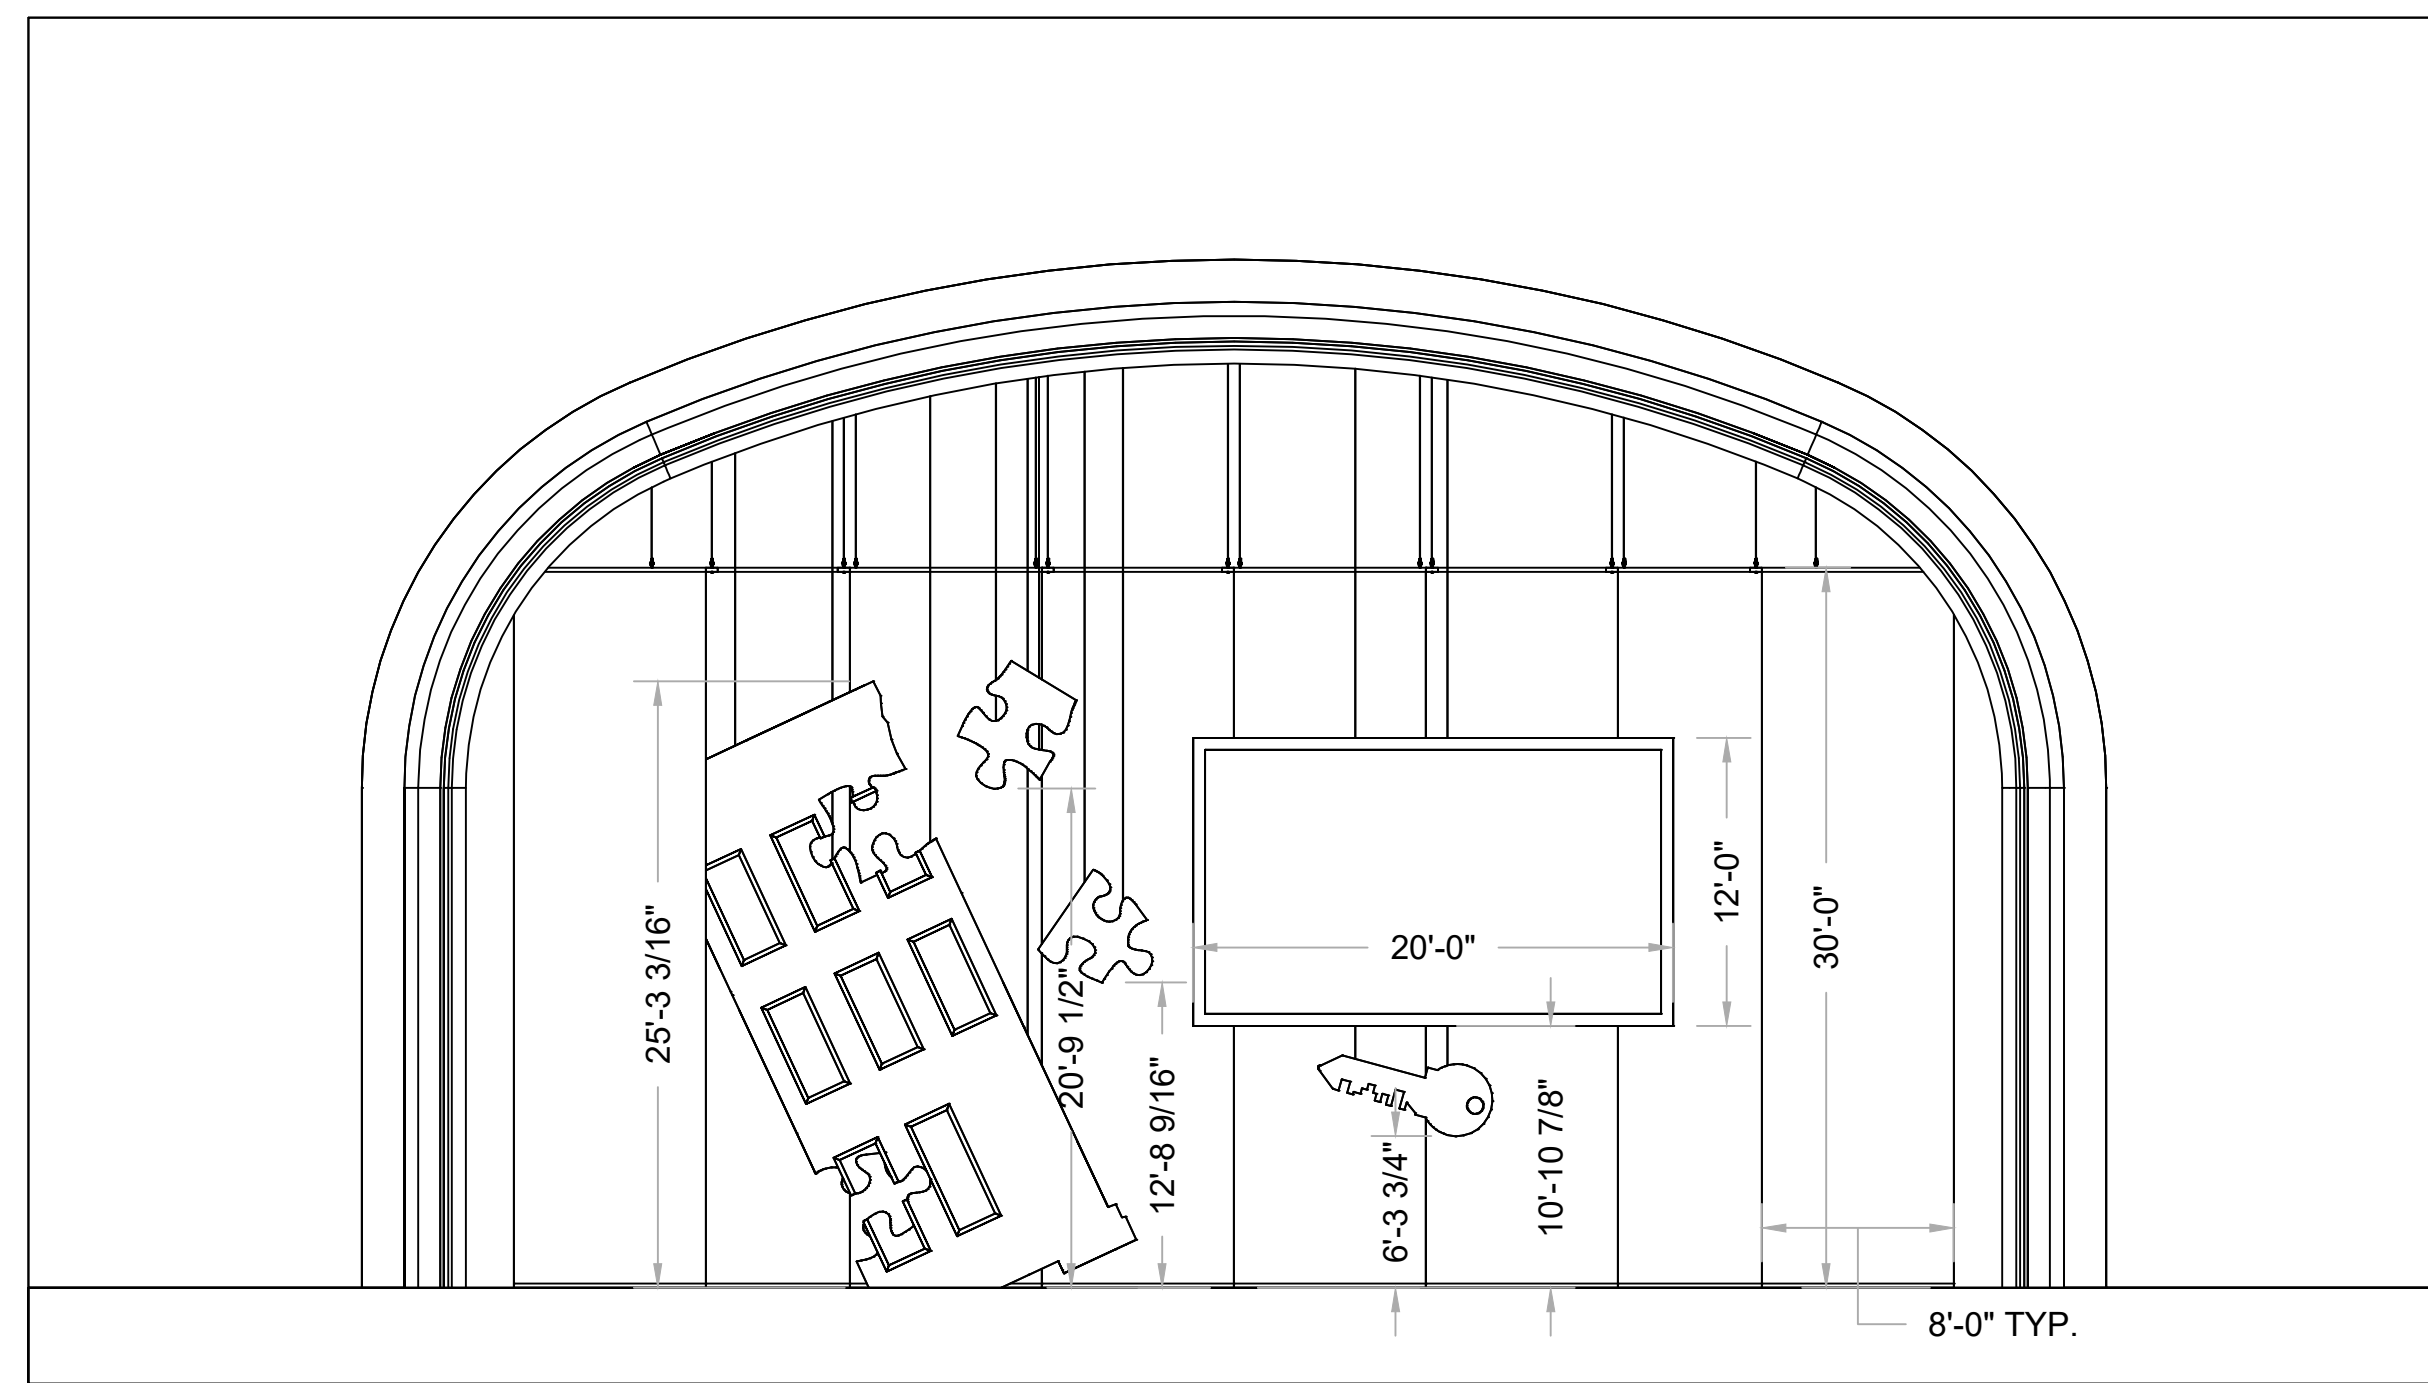

1 TOP
Scale: 1/8" = 1'-0"

4 FRONT ISO
Scale: NTS

2 FRONT
Scale: 1/8" = 1'-0"

3 RIGHT
Scale: 1/8" = 1'-0"

Lineset Schedule		
Lineset #	Unit	Weight (lbs)
1	Projection Screen	345#
26	Downstage Banners	143#
31	Hanging Puzzle Pieces and Key	266#
33	Tilted Building	620#
35	Upstage Banners Pt1	215#
37	Upstage Banners Pt2	215#