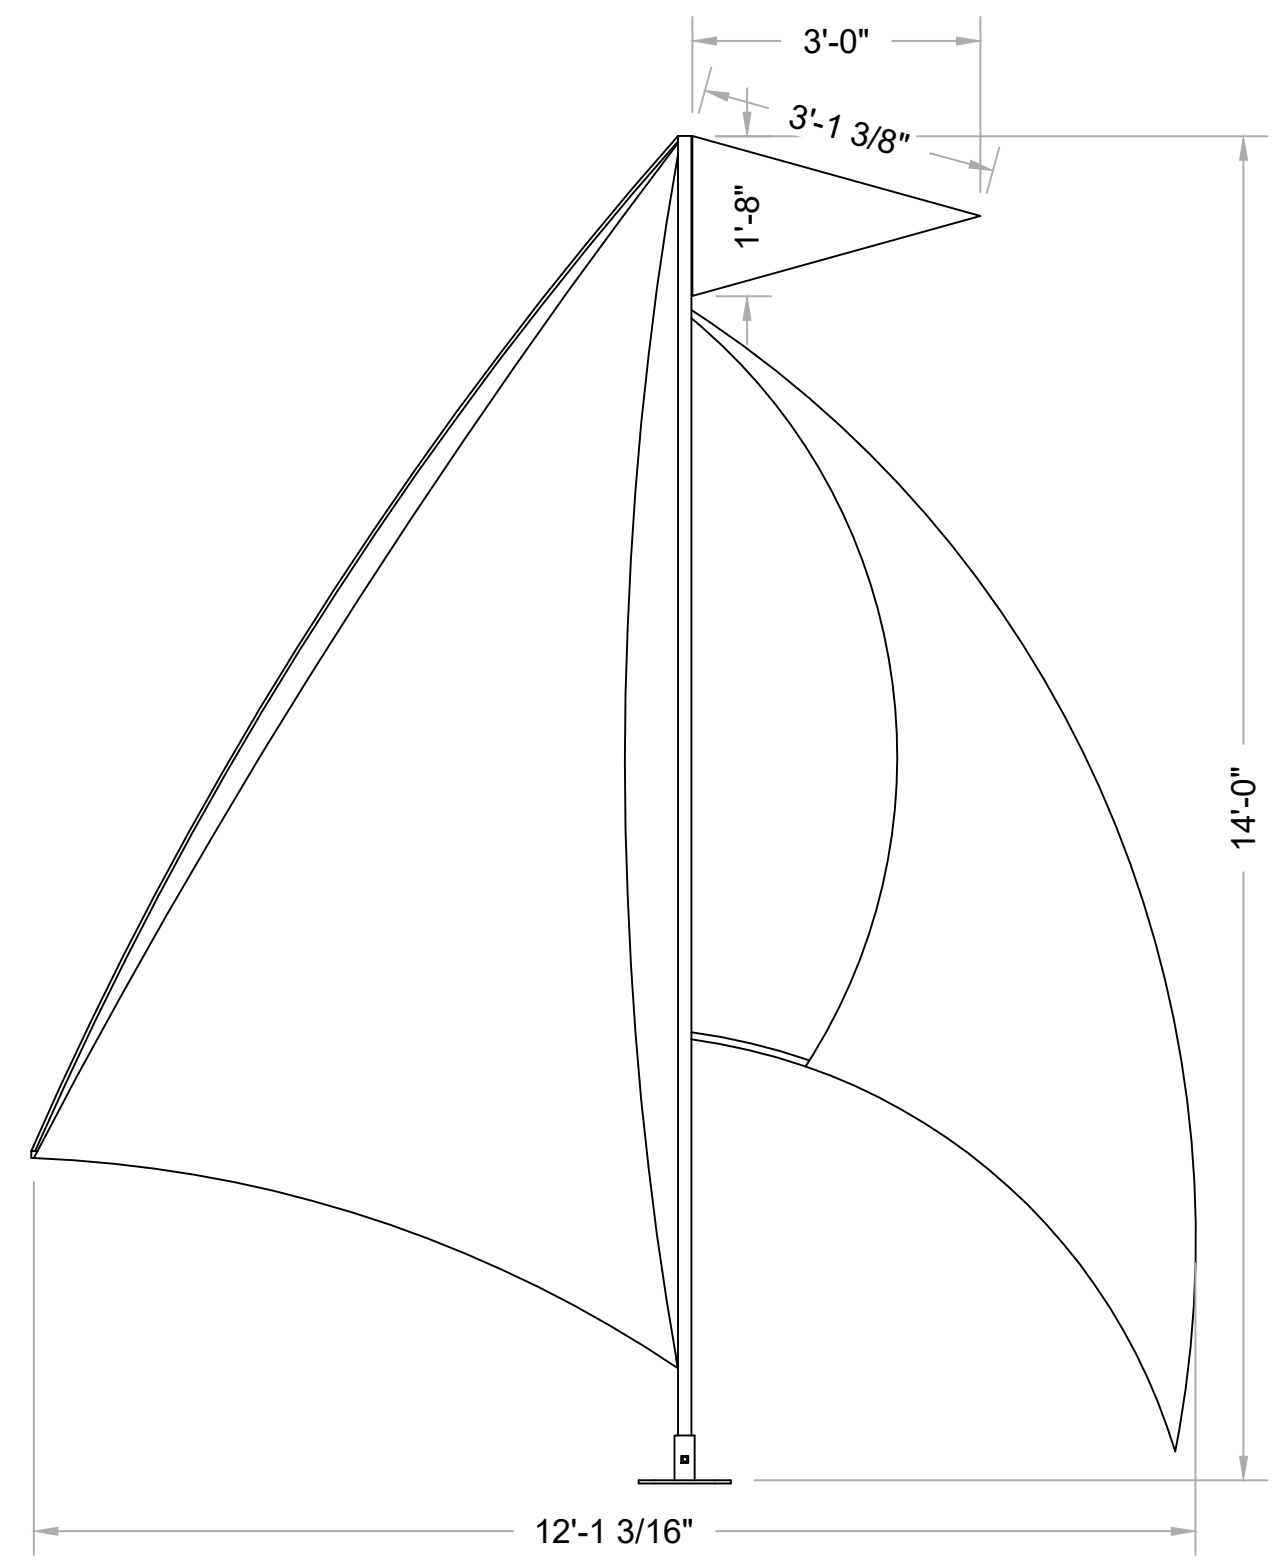

1 TOP
Scale: 1/2" = 1'-0"

Mast and sails are a custom, tension fabric unit provided by outside vendor

Flag on top of mast is 3'-0" w x 1'-8" t gatorplast

Mod Truss pipe flange; asset #8507

4 FRONT ISO
Scale: NTS

2 FRONT
Scale: 1/2" = 1'-0"

3 RIGHT
Scale: 1/2" = 1'-0"

6 BOAT AND SAIL - TOP VIEW
Scale: 3/8" = 1'-0"

5 BOAT AND SAIL - FRONT VIEW
Scale: 3/8" = 1'-0"

Viking Boat Stage Float
Mast and Sails

MGM Grand
Las Vegas, NV
June 29 - July 3, 2018

Full Scale: 36"x24" | 50%: 11x17 | Not to Scale: 8.5x11