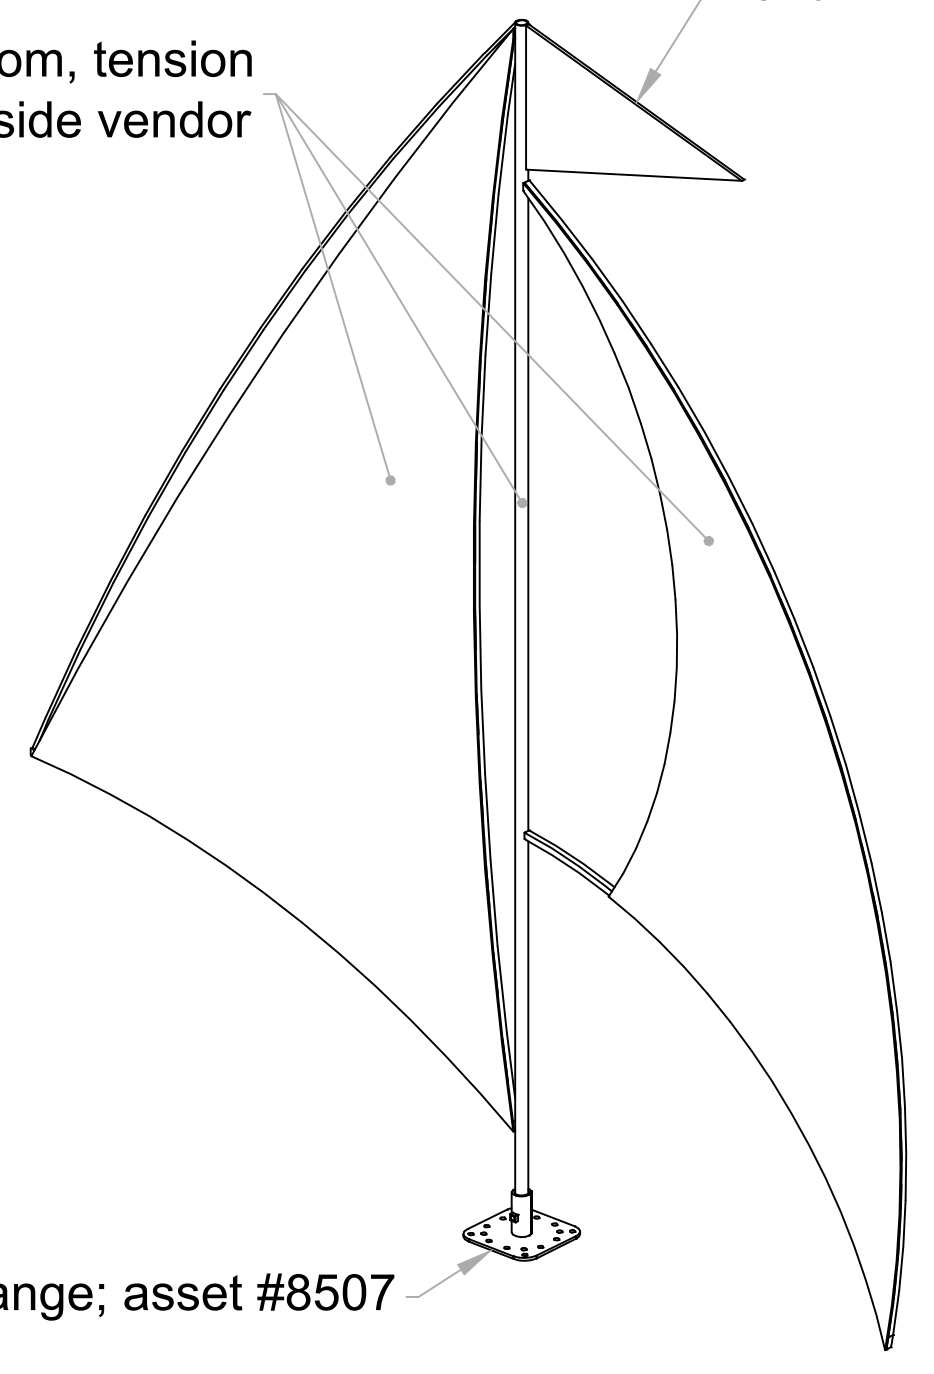

1 TOP
Scale: 1/2" = 1'-0"

Mast and sails are a custom, tension fabric unit provided by outside vendor

Flag on top of mast is 3'-0" w x 1'-8" t gatorplast

Mod Truss pipe flange; asset #8507

4 FRONT ISO
Scale: NTS

2 FRONT
Scale: 1/2" = 1'-0"

3 RIGHT
Scale: 1/2" = 1'-0"

6 BOAT AND SAIL - TOP VIEW
Scale: 3/8" = 1'-0"

5 BOAT AND SAIL - FRONT VIEW
Scale: 3/8" = 1'-0"

Viking Boat Stage Float
Mast and Sails

MGM Grand
Las Vegas, NV
June 29 - July 3, 2018

Full Scale: 36"x24" | 50%: 11x17 | Not to Scale: 8.5x11