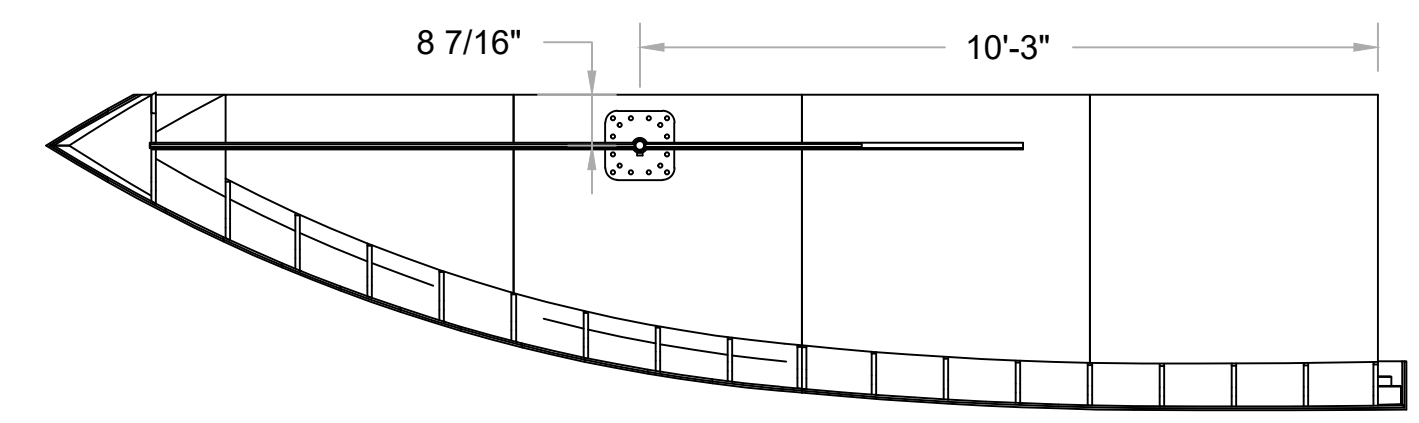

1 TOP
Scale: 1/2" = 1'-0"

Mast and sails are a custom, tension fabric unit provided by outside vendor

Flag on top of mast is 3'-0" w x 1'-8" t gatorplast

Mod Truss pipe flange; asset #8507

4 FRONT ISO
Scale: NTS

2 FRONT
Scale: 1/2" = 1'-0"

3 RIGHT
Scale: 1/2" = 1'-0"

6 BOAT AND SAIL - TOP VIEW
Scale: 3/8" = 1'-0"

5 BOAT AND SAIL - FRONT VIEW
Scale: 3/8" = 1'-0"

Viking Boat Stage Float
Mast and Sails

MGM Grand
Las Vegas, NV
June 29 - July 3, 2018

Full Scale: 36"x24" | 50%: 11x17 | Not to Scale: 8.5x11