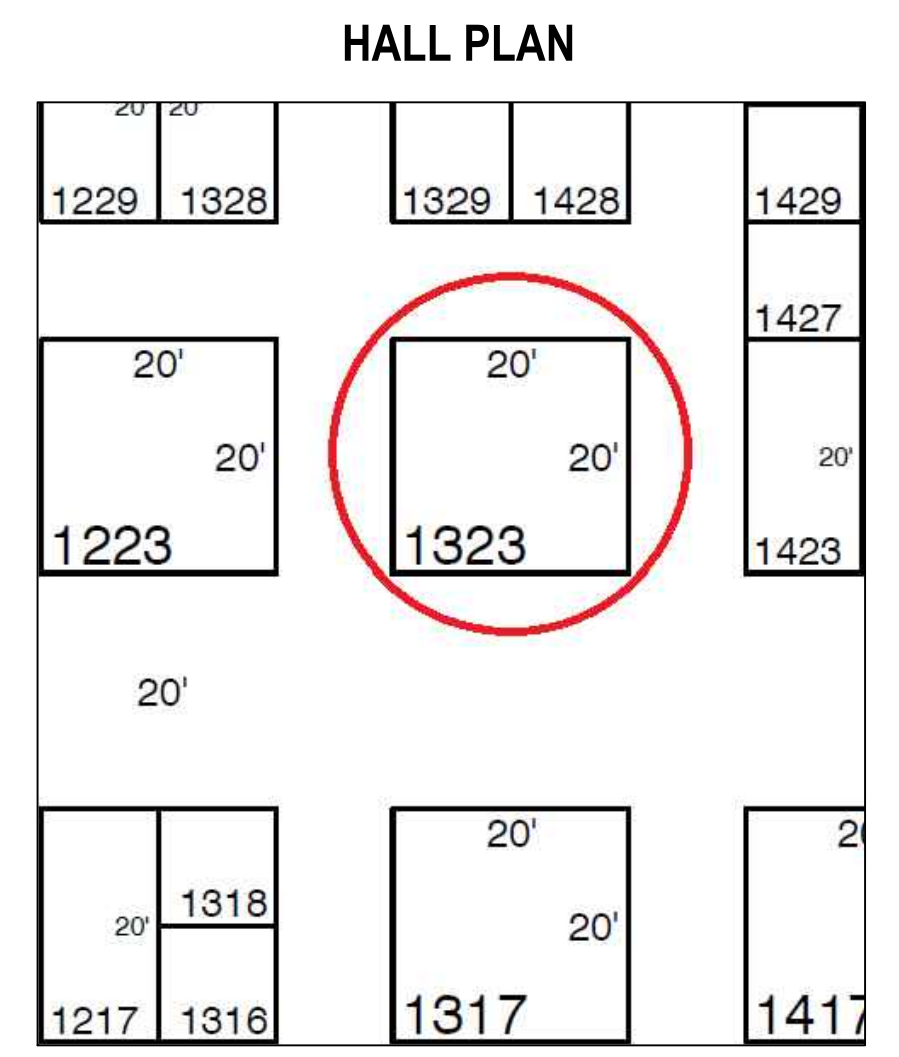

Electrical Legend

- x Amp Electrical Drop Location
- Electrical Requirements
(1) 15 amp
- ~ Extension Cord Location

1 TOP
Scale: 3/4" = 1'-0"